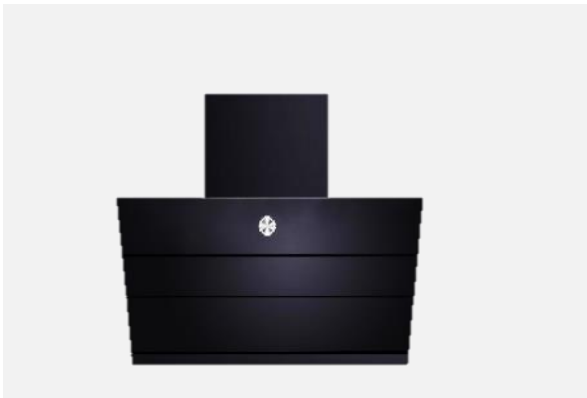

Ivараа 60

60cm Wall Mounted Filter Free Hood, Auto-open smoke panel, Electronic Iris control, Oil collector, Powerful 255W motor for extra strong suction, 58dBA Noise Level, headfree design that aids in efficient capture of smoke, 96% air filtration rate, 170mm Air outlet for a greater airflow

Article Code 533.83.621
Maximum Retail Price 38,590

Anti Drip Technology Hood

Datura Plus 90