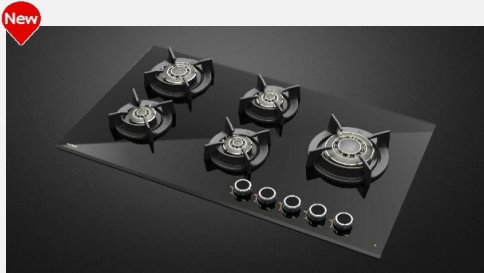

Article Code 533.83.753
Maximum Retail Price 68,290

Built-in Hobs

Vortex Series Built-in Gas Hob

Vortex 000

100 cm BUILT-IN 4 brass burners gas hob with Vortex brass burners 1 big Vortex burner with inner flame operation, 1 Medium Vortex burner, 2 small Vortex burners, FFSD, Gunmetal finish knobs, Cast iron pan support, powered by bullet jets, spill resistant silicone seal

Article Code 538.66.319
Maximum Retail Price 52,990

Vortex 590

90 cm BUILT-IN 5 brass burners gas hob with Vortex brass burners 1 big Vortex burner with inner flame operation, 1 Medium Vortex burner, 3 small Vortex burners, FFSD, Gunmetal finish knobs, Cast iron pan support with heat protector, powered by bullet jets, spill resistant silicone seal