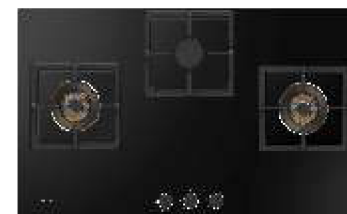

5GH85BB390(86cm)

SAP: 927162300 | MRP: 35,990
Tempered Black Glass 8mm
3 Full Brass Burner
Auto Ignition
Cast Iron Pan supports
Flame Failure Safety Device.
Appliance(H x W x D): 8 x 86 x 51cm
Installation(H x W x D): 5 x 73 x 49 cm