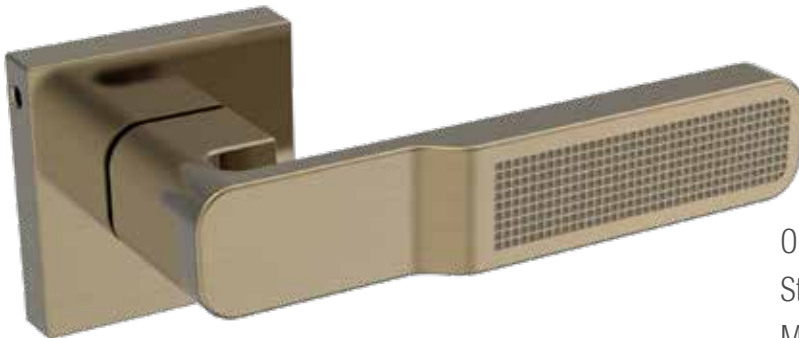

ORSO | Antique Brass | 4086

Std Pack : 2

MRP : 4150.00 INR

UNSPSC Code : 46171598SD01441