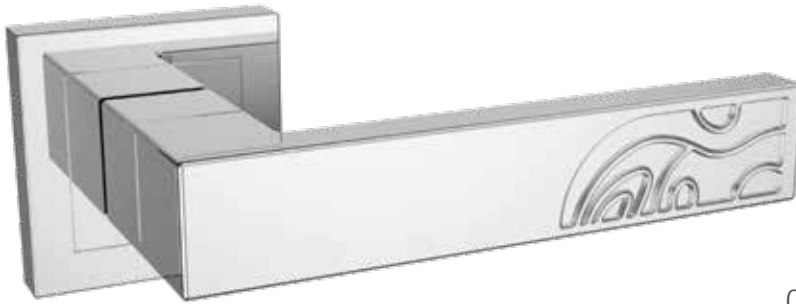

CASCADE | Satin Steel | 7723

Std Pack : 2

MRP : 3000.00 INR

UNSPSC Code : 46171598SD00327