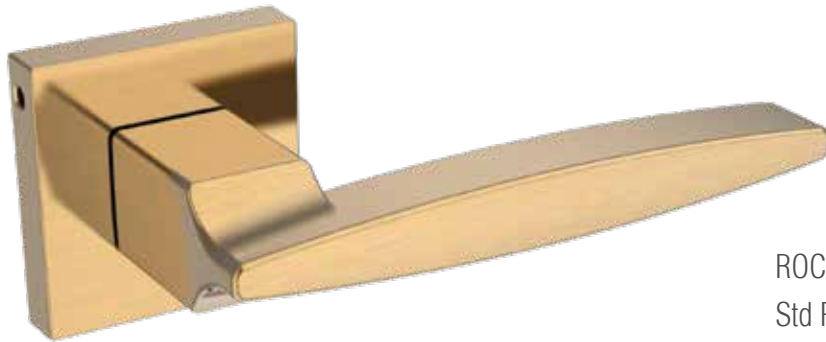

ROCCO | Sunset Rose Gold | 4090

Std Pack : 2

MRP : 4070.00 INR

UNSPSC Code : 46171598SD01445