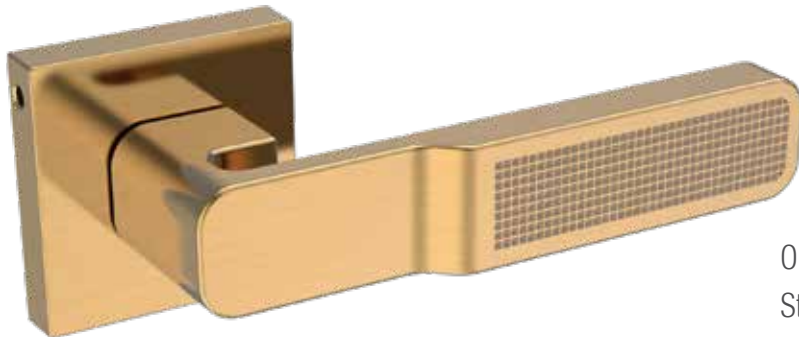

ORSO | Sunset Rose Gold | 4087

Std Pack : 2

MRP : 4300.00 INR

UNSPSC Code : 46171598SD01442