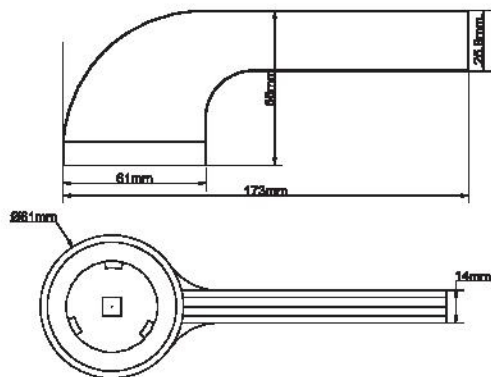

OAK

Finish	CPS	MAB	MSN/MTS	MSN/WOOD
Code	2675	2679	2678	2677