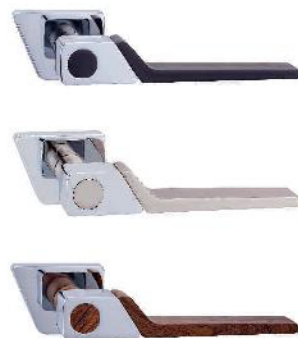

RYNE

Finish	CPY	CPB	CPS
Code	1961	8392	5658

ETHAN

Finish	NSY	CPS	NSB
Code	3741	4287	8953