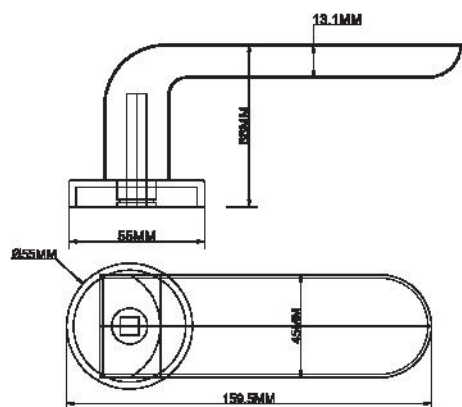

OZA

Finish	CPS	MSN/WOOD	MTS/MSN
Code	2717	2714	2719