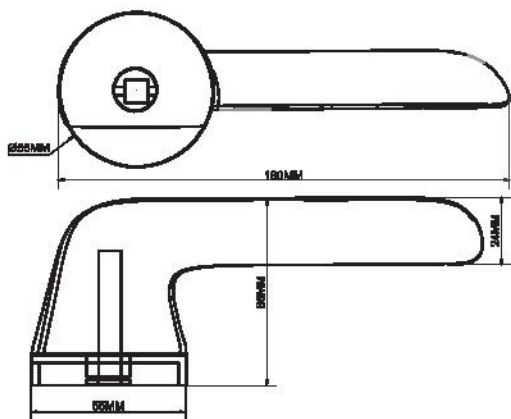

CEIL

Finish	FSS	MAB	MSS
Code	5186	8044	4027