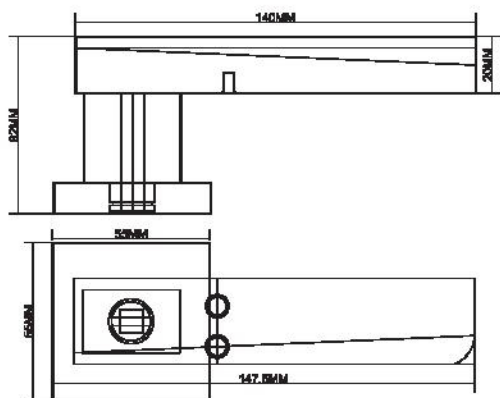

NOA

Finish	CPS	MTS/MSN	MSN/WOOD
Code	2689	2691	2696