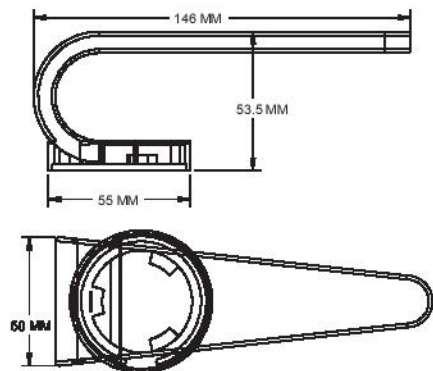

EMO

Finish	FSS	MAB	MSN	MTS	ROSE GOLD
Code	2655	2642	2637	2641	2646