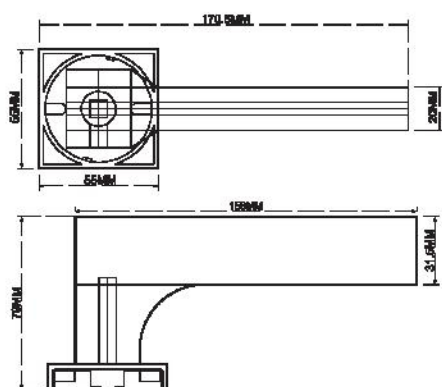

SOL

Finish	CPS	MSN/WOOD	MTS/MSN
Code	2698	2703	2700