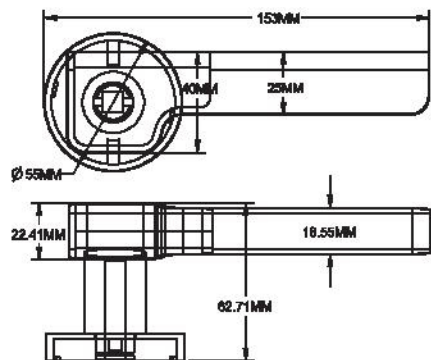

BAO

Finish	CPS	MSN/MTS	MSN/WOOD
Code	2706	2708	2712