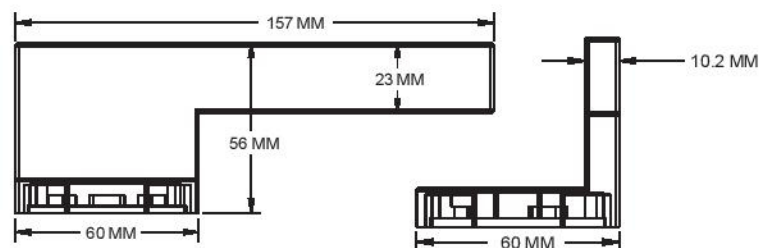

* Minimum Backset required 60 mm

ADY

Finish	FSS	MAB	MTS	MSN	ROSEGOLD
Code	2631	2625	2610	2603	2627