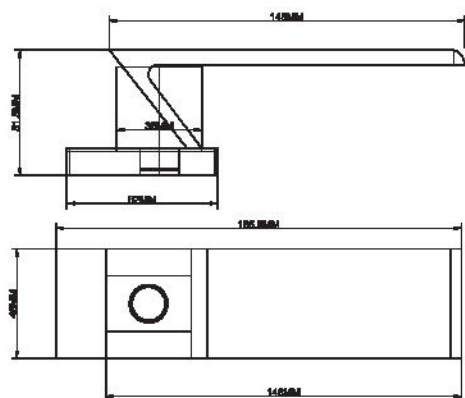

BEK

Finish	BLACK/WHITE	CPS	MAB/WOOD	MSN/WOOD	MTS/WOOD
Code	2732	2741	2733	2729	2726