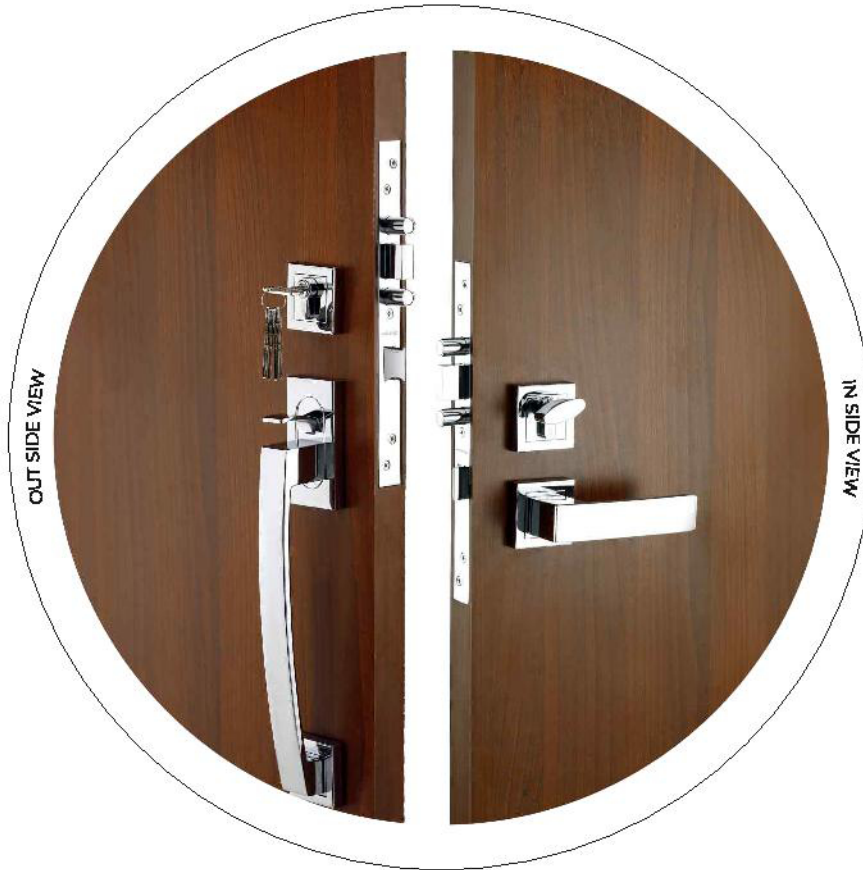

VOGUE MAIN DOOR SETS
WITH LATCH

QP MDSL 121

MATERIAL : ZINC ALLOY
FINISHES : SS | CP | AB