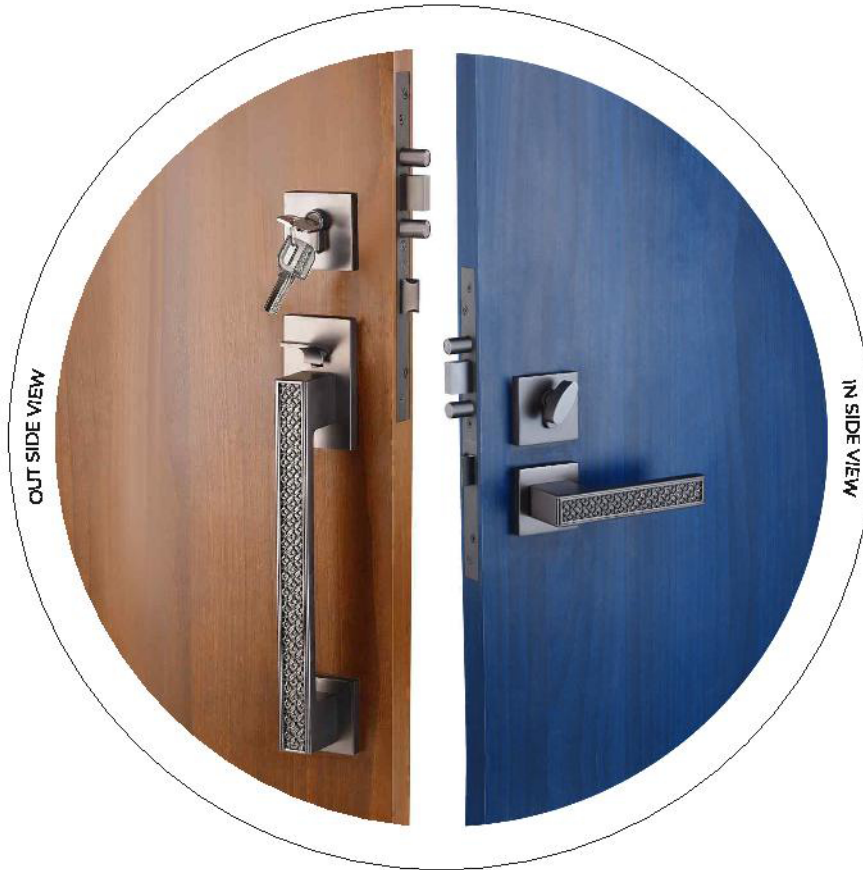

MAIN DOOR SETS
WITH LATCH

MATERIAL : BRASS & ZINC ALLOY
FINISHES : SS | CP | AB

MATERIAL : ZINC ALLOY
FINISHES : SS | CP

MATERIAL : ZINC ALLOY
FINISHES : SS/CP | CP/WOOD

ICONIC MAIN DOOR SETS
WITH LATCH

QX MDSL 2030