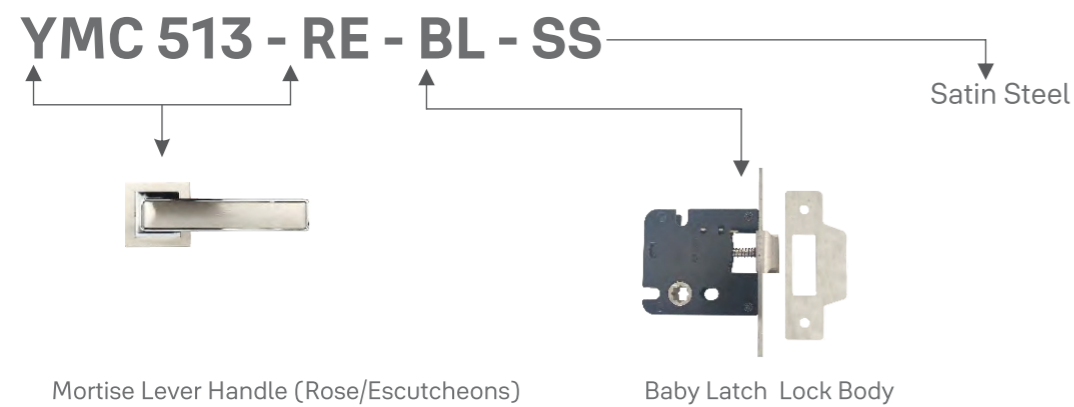

Lever Handles (De-coding the Combo Set)

Mortise combo with lever handle

TERMINOLOGIES : Cylinder
TT - One side thumbturn and other side key cylinder
DC - Bothside key cylinder
BK - One side coin turn and other side thumbturn cylinder