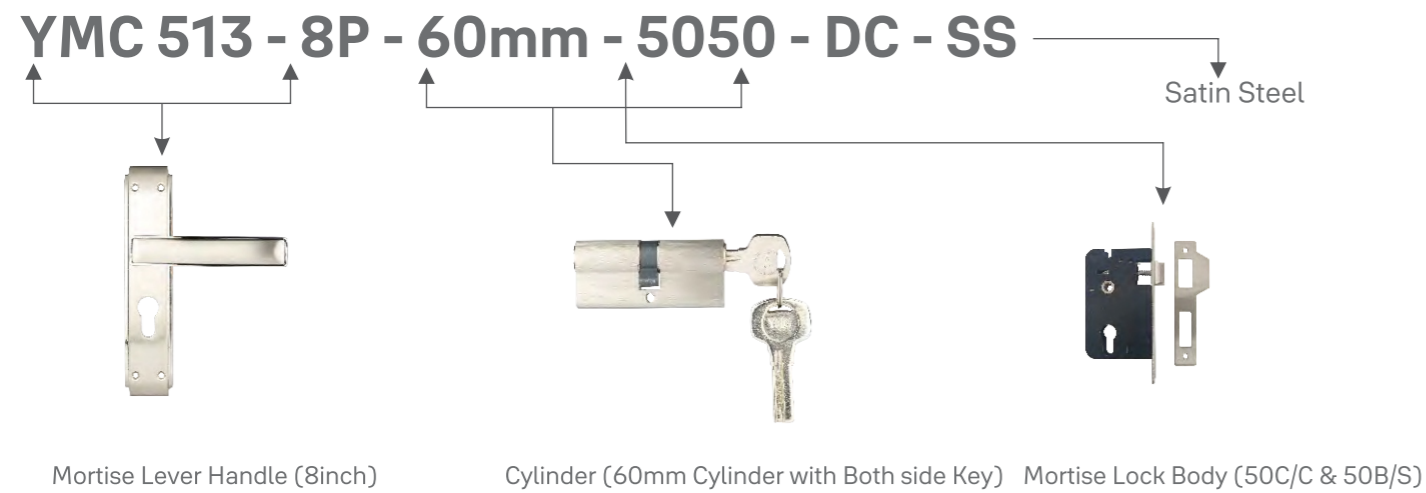

Lever Handles (De-coding the Combo Set)

Mortise combo with lever handle

TERMINOLOGIES : Cylinder
TT - One side thumbturn and other side key cylinder
DC - Bothside key cylinder
BK - One side coin turn and other side thumbturn cylinder