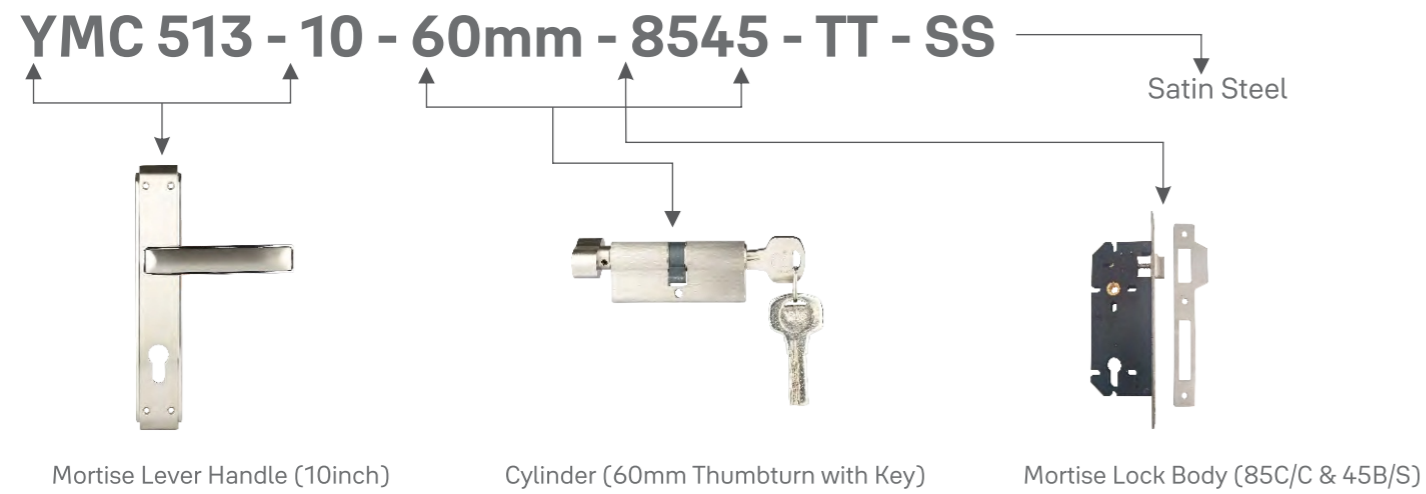

Lever Handles (De-coding the Combo Set)

Mortise combo with lever handle

TERMINOLOGIES : Cylinder
TT - One side thumbturn and other side key cylinder
DC - Bothside key cylinder
BK - One side coin turn and other side thumbturn cylinder