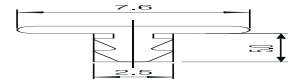

ALUMINIUM PROFILES & HANDLES

SR.NO S.		ITEM	ITEM-CODE	SIZE(mm)	FINISH	PCS/SET	SPU	MRP	
		Al. Profile Glass Shutter 8-50mm*- Anodized Silver / Black	GSP1-8-50-3M-AS/BL		AS/BL	3m	8	2294 /pc	
		Al. Profile Glass Shutter 8-50mm with Handle*-Anodized Silver/Black	GSP1-8-50H-3M-AS/BL		AS/BL	3m	6	3092 /pc	
		Al. Profile Glass Shutter 8-50mm-Satin* - Chrome	GSP1-8-50-3M-CP		CP	3m	8	2230 /pc	
		Al. Profile Glass Shutter 8-50mm with Handle-Satin* - Chrome	GSP1-8-50H-3M-CP		CP	3m	6	3006 /pc	
		Al. Profile Glass Shutter 8-50mm - Satin*- Special Finish	GSP1-8-50-3M-SF		SF	3m	8	2620 /pc	
		Al. Profile Glass Shutter 8-50 mm with Handle-Satin*- Special Finish	GSP1-8-50H-3M-SF		SF	3m	6	3520 /pc	
	*(Seals for Glass Shutter Profile is Inclusive)								
		Sleeve for 4mm glass	GSP-SL4-3M	4mm	CL	3m	100	58 /pc	
		Sleeve for 8mm glass	GSP-SL8-3M	8mm	CL	3m	100	76 /pc	
		Sleeve for Slim line	GSP-SL4S-3M	4mm	CL	3m	200	33 /pc	
		Corner Bracket for glass Shutter Profile*	GSP-CBMA	62x62	ZW	Setof4	25	92	
			GSP-CBM2	76x76	ZW	Setof4	20	134	
		Al. Profile Edge-Anodized Silver / Black	EPI-1901-3M-AS/BL	19mm	AS/BL	3m	60	402 /pc	
			EPI-2201-3M-AS/BL	22mm	AS/BL	3m	50	422 /pc	
			EPI-2501-3M-AS/BL	26mm	AS/BL	3m	50	528 /pc	
			EPI-3501-3M-AS/BL	35mm	AS/BL	3m		660 /pc	
		Al. Profile Edge - Chrome / Brushed Al./Titanium	EPI-1901-3M-CP/BA/TN	19mm	CP/BA/TN	3m	60	444 /pc	
			EPI-2201-3M-CP/BA/TN	22mm	CP/BA/TN	3m	50	470 /pc	
			EPI-2501-3M-CP/TN	26mm	CP/TN	3m		576 /pc	
			EPI-3501-3M-CP/BA	35mm	CP/BA	3m		722 /pc	
		Al. Profile Edge-Special Finish	EPI-1901-3M-SF	19mm	SF	3m	60	474 /pc	
			EPI-2201-3M-SF	22mm	SF	3m	50	500 /pc	
			EPI-2501-3M-SF	26mm	SF	3m	50	616 /pc	
			EPI-3501-3M-SF	35mm	SF	3m		776 /pc	
		Corner for Edge Profile	EP-C19	19mm	BL/SF/SL	Each		581 /40pc