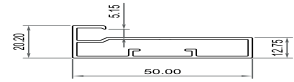

KITCHEN SYSTEMS & ACCESSORIES

SR.NO S.	ITEM	ITEM-CODE	SIZE(mm)	FINISH	PCS/SET	SPU	MRP
 <p>Straight Joint</p>  <p>Flexi Joint</p>          	Straight Joint - Black	SJ-10-BL	100 mm	BL	Each	100	89
	Straight Joint-Anthracite	SJ-10-AT	100mm	AT	Each	100	95
	Straight Joint-Glossy Chrome	SJ-10-GC	100mm	GC	Each	100	129
	Straight Joint-Silver	SJ-10-SL	100mm	SL	Each	100	98
	Straight Joint-White	SJ-10-WH	100 mm	WH	Each		91
	Straight Joint-Grey	SJ-10-GR	100mm	GR	Each	100	93
	Straight Joint-Brushed Steel	SJ-10-BS	100mm	BS	Each	100	98
	Flexi Joint-Black	FJ-10-BL	100 mm	BL	Each	100	174
	Flexi Joint-Silver	FJ-10-SL	100mm	SL	Each	100	188
	FlexiJoint-Brushed Steel	FJ-10-BS	100mm	BS	Each	100	135
	Q Plinth 100 (without Screw)	Q-PF-100-WO	100mm	BL	5 Nos	100	134
	Plinth Fitting-Oval Base	PFO-100	100mm	BL	5 Nos	100	236
	Plinth Fitting-Triangular Base w/o Screw	PFT-100	100mm	BL	5 Nos	100	222
	Screw for Q Plinth	QPFS1035	10x35mm	ZW	200 Nos	200	2016
	Skirting Clip for Q Plinth	Q-PFSCB1	---	BL	100 Nos	100	808
Plinth Fitting (Without Screw)	PF105	105mm	BL	20 Nos	120	1360	
Plinth Fitting (Without Screw)	PF95-155	95mm-155mm	BL	20 Nos	120	1160	
Skirting Clip	PFSCB2		BL	100 Nos	1000	820	
Plinth Screw with Cap	PFSC-1032	N10x32mm		20 Nos	1000	248	
Skirting Clip with Bracket (For Wood)	PFSCB1		BL	100 Nos	1000	1046	
150mm Series							
      <p>Corner Joint 90</p>	PVC Skirting-Glossy Chrome	PVCSE-15-GC-3	150mm	GC	3.65m	5	722 /m •
	PVC Skirting-Silver	PVCSE-15-SL-3	150mm	SL	3.65m	5	566 /m
	PVC Skirting-Grey	PVCSE-15-GR-3	150mm	GR	3.65m	5	462 /m •
	PVC Skirting - Black	PVCSE-15-BL-3	150 mm	BL	3.65m		502 /m
	PVC Skirting-Brushed Steel	PVCSE-15-BS-3	150mm	BS	3.65m	5	536 /m •
	Corner Joint-Black	CJ90-15-BL	150mm	BL	Each	50	149
	Corner Joint-Glossy Chrome	CJ90-15-GC	150mm	GC	Each	50	173 •
	Corner Joint-Silver	CJ90-15-SL	150mm	SL	Each	50	159
	Corner Joint-White	CJ90-15-GW	150mm	GW	Each	50	141 •
Corner Joint-Grey	CJ90-15-GR	150mm	GR	Each	50	141 •	