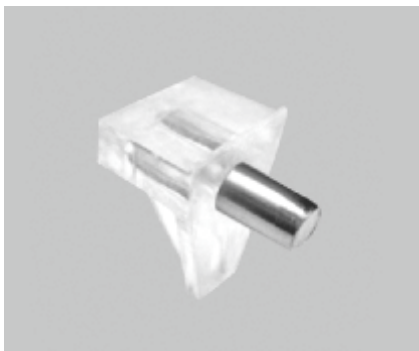

Cabinet Hardware Fittings

Connecting Screw
38 mm

K6.01.101 | Per Set | Rs. 5

Minifix 3 Part
(Cam+Screw+Dowel)

K6.02.101 | 3 Part | Per Set | Rs. 12
K6.02.102 | 2 Part | Per Set | Rs. 9

Wooden Dowel

K7.01.102 | 8x40 mm | Per Pc | Rs. 0.70