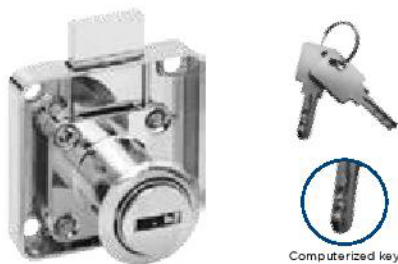

Item Code	MRP(₹)
OE-MPL-11-22MM-NP	₹ 252

Multipurpose Lock with Computerized Key