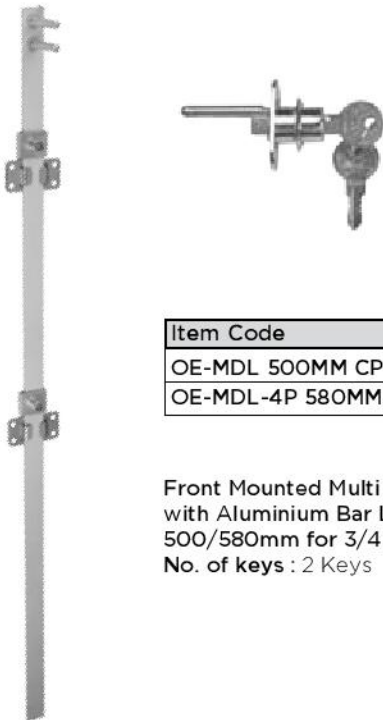

MULTIDRAWER LOCKS

Item Code	MRP(₹)
OE-MDL 500MM CP	₹ 225
OE-MDL-4P 580MM CP	₹ 210

Front Mounted Multi Drawer Lock with Aluminium Bar Length 500/580mm for 3/4 Drawers  
No. of keys : 2 Keys

Item Code	MRP(₹)
OE-MDL-3P-SM 500MM CP	₹ 175
OE-MDL-4P-SM 580MM CP	₹ 210

Side Mounted Multi Drawer Lock with Aluminium Bar Length 500/580mm for 3/4 Drawers

WARDROBE SLIDING DOOR LOCKS

- Features:
- Suitable for 25mm shutters
  - Twist and turn system
  - Single locking for 2 overlapped sliding shutters
  - Universal lock for sliding shutters with either side opening
  - High security two computerized keys
  - System 32 compatible

Item Code	MRP(₹)
OE.WSL1-25 STD NP	₹ 390

Twist & Turn Lock

- Features:
- Suitable for 22mm shutters
  - Push and turn system
  - Single locking for 2 overlapped sliding shutters
  - Universal lock for sliding shutters with either side opening

Item Code	MRP(₹)
OE.WSL2-22 STD CP	₹ 210

Push & Turn Lock

CUPBOARD LOCKS WITH COMPUTERIZED KEYS

Computerized key

Computerized key

Computerized key

- Features:
- Suitable for 22mm Thick panel
  - Die cast body
  - Two point swing arm lock at top and bottom, also locking with the third point at central eliminates use of tower bolt
  - System 32 compatible
  - Reversible keys with click action mechanism
  - High security computerized keys