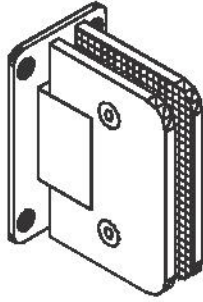

Shower Fittings

DORMA XL - C®

Glass to Wall Hinges 90° Single Side Plate

Ordering Code : XL - C 5028

Reference Code : 9138090

Finish : Polished Chrome

Suitable for 8 mm / 10 mm Glass Thickness

Glass to Wall Bracket 90° Single Side Plate

Ordering Code : XL - C 5029

Reference Code : 9138091

Finish : Polished Chrome

Suitable for 8 mm / 10 mm Glass Thickness

**Shower
Fittings**

Shower Fittings

Glass to Wall Hinge 90°

Ordering Code : XL - C 8001