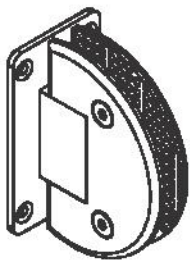

Shower Fittings

DORMA XL - C®

Glass to Wall Hinge 90°

Ordering Code : XL - C 5001

Reference Code : 9138022

Finish : Polished Chrome

Suitable for 8 mm / 10 mm Glass Thickness

Glass to Wall Bracket 90° (big)

Ordering Code : XL - C 5002

Reference Code : 9138027

Finish : Polished Chrome

Suitable for 8 mm / 10 mm Glass Thickness

Glass to Glass Hinge 90°

Ordering Code : XL - C 5003

Reference Code : 9138023

Finish : Polished Chrome

Suitable for 8 mm / 10 mm Glass Thickness

Glass to Glass Hinge 180°

Ordering Code : XL - C 5004

Reference Code : 9138024

Finish : Polished Chrome

Suitable for 8 mm / 10 mm Glass Thickness

**Shower
Fittings**

Shower Fittings

Glass to Glass Hinge 135°

Ordering Code : XL - C 5005

Reference Code : 9138026

Finish : Polished Chrome

Suitable for 8 mm / 10 mm Glass Thickness

Glass to Glass Bracket 90°

Ordering Code : XL - C 5017