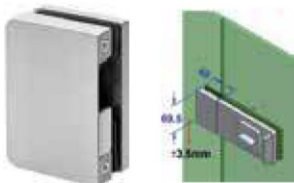

Accessories:

OSDL-11-SB1 STD SSS ₹ 2,640

Strike Box for Offset Wall/
Frame to Glass

OSDL-11-SB2 STD SSS ₹ 2,760

Strike Box for Offset Glass
to Glass Application

OSDL-11ACC-SPC 5mm SSS ₹ 583**

OSDL-11ACC-SPC 10mm SSS ₹ 583
5/10mm Spacer for Strike Box