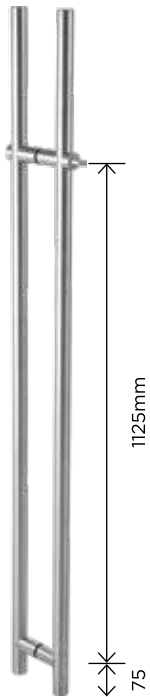

GLASS DOOR HANDLES

Material: Stainless Steel
Finish : SSS

₹ 16,720

OGHL-55 35x1500 SSS
Glass Door Handle with locking function

Hole Dia	
14mm on attachment point, 22 mm for lock point