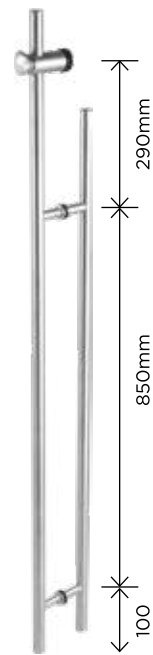

₹ 14,030

OSSPL-SDL-111-G STD SSS*
Sliding Door Lock With
Claw Type Dead Bolt & Strike Box

Above locks are for single side door opening and not recommended to be used with floor spring

₹ 7,946

OSSPL-DL-111 STD SSS*
Glass Door Lock With
Dead Bolt & Strike Plate

GLASS DOOR HANDLES

Material: Stainless Steel
Finish : SSS

₹ 16,720

OGHL-55 35x1500 SSS
Glass Door Handle with locking function

Hole Dia	
14mm on attachment point, 22 mm for lock point	

₹ 16,390

OGHL-55-25x1340 SSS
Glass Door Handle with locking function

Hole Dia	
16mm on attachment point, 35 mm for lock point	

₹ 14,190

OGH-661-38x1800 SSS
Glass Door Handle

CTC	1300mm
Hole Dia	12mm

₹ 10,780

OGH-662-38x1000 SSS
Glass Door Handle

CTC	600mm
Hole Dia	12mm

₹ 8,140