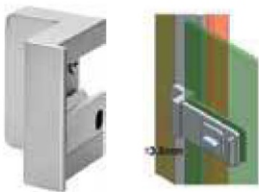

Accessories:

OSDL-11-SB1 STD SSS ₹ 2,640

Strike Box for Offset Wall/
Frame to Glass