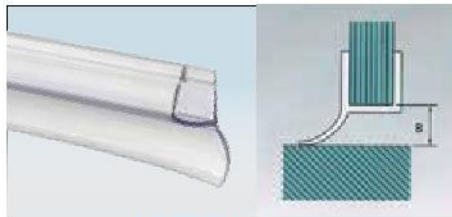

Plastic Profile

Available for 8, 10 & 12mm Glass
Standard Length - 2.2mt

OPS-1 STD ₹ 250
Wall Seal