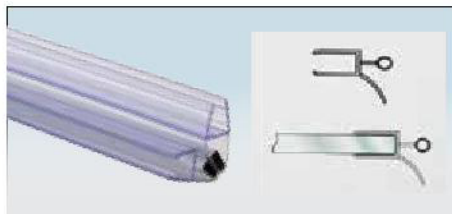

OPS-M1 STD ₹ 960
180° Magnetic Seal