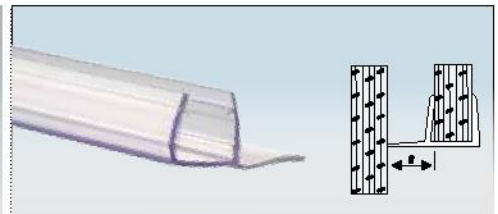

OPS-9 STD ₹ 250
Offset Lip Seal