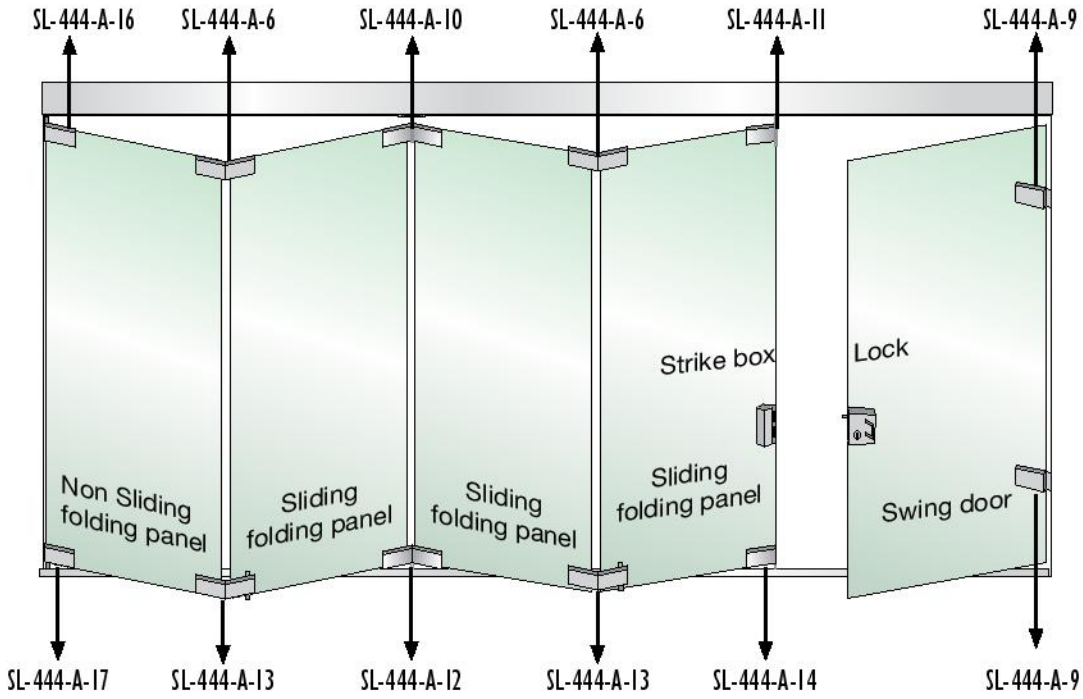

SLIDING DOOR SYSTEM - 444

Finish : SSS, AN & SS

Plan View