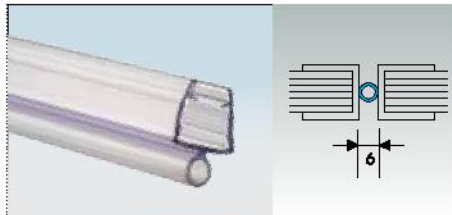

OPS-5 STD ₹ 250
Soft Nose Seal