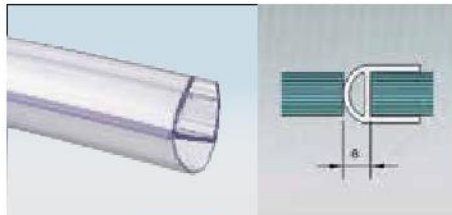

OPS-4 STD ₹ 250
Central 180° Weather Seal