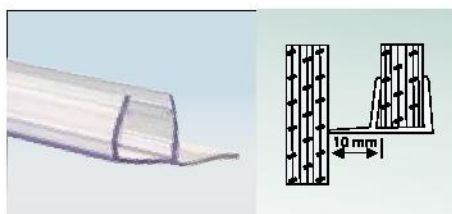

OPS-7 STD ₹ 250
Water Dispersal Seal

OPS-8 STD (Hard) ₹ 250
Central 180° Weather Seal

OPS-9 STD ₹ 250
Offset Lip Seal

OPS-M1 STD ₹ 960
180° Magnetic Seal

OPS-M2 8mm STD ₹ 900
135° Magnetic Seal

OPS-M3 8mm STD ₹ 900
90° Magnetic Seal