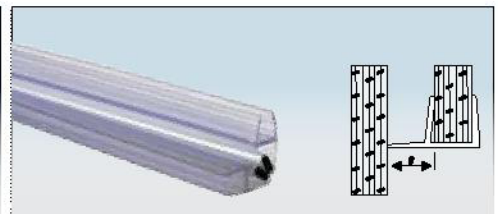

OPS-7 STD ₹ 250
Water Dispersal Seal

OPS-8 STD (Hard) ₹ 250
Central 180° Weather Seal

OPS-9 STD ₹ 250
Offset Lip Seal

OPS-M1 STD ₹ 960
180° Magnetic Seal

OPS-M2 8mm STD ₹ 900
135° Magnetic Seal

OPS-M3 8mm STD ₹ 900
90° Magnetic Seal