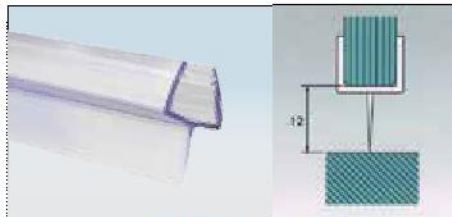

Optional Fitting for 90° Application

SL-ED-11-A6 STD PSS ₹ 1,720
Track to Glass Holder
Optional for 90° Application

Plastic Profile

Available for 8, 10 & 12mm Glass
Standard Length - 2.2mt

OPS-1 STD ₹ 250
Wall Seal