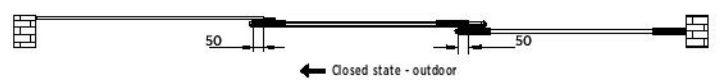

OSL-TG-03 L Std AN ₹ 19,600/set