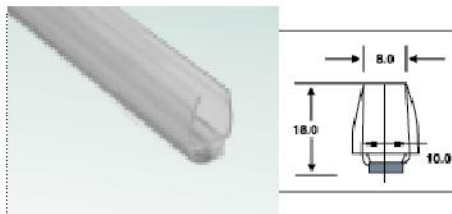

OPS-SL-BR-11 12mm STD ₹ 770
Brush Seal (Central)