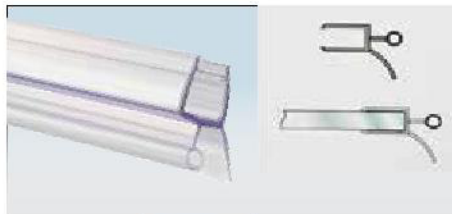

OPS-2 STD ₹ 250
Central Seal

OPS-3 STD (Soft) ₹ 250
Central 180° Weather Seal

OPS-4 STD ₹ 250
Central 180° Weather Seal

OPS-5 STD ₹ 250
Soft Nose Seal

OPS-6 STD ₹ 250
Water Dispersal Seal

Also Available in 3mt (10ft) Length