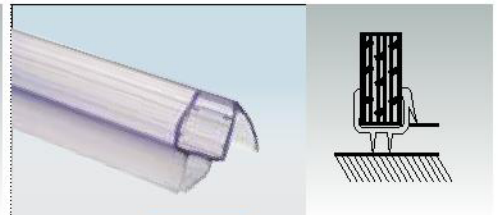

OPS-2 STD ₹ 250
Central Seal

OPS-3 STD (Soft) ₹ 250
Central 180° Weather Seal

OPS-4 STD ₹ 250
Central 180° Weather Seal

OPS-5 STD ₹ 250
Soft Nose Seal

OPS-6 STD ₹ 250
Water Dispersal Seal

Also Available in 3mt (10ft) Length