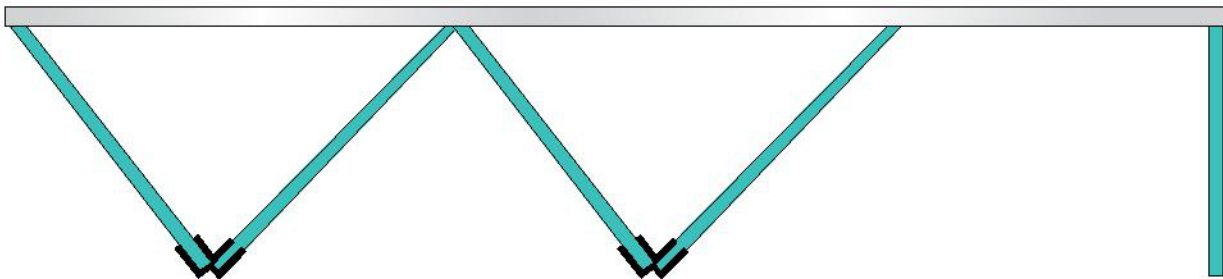

SLIDING DOOR SYSTEM - 444

Finish : SSS, AN & SS