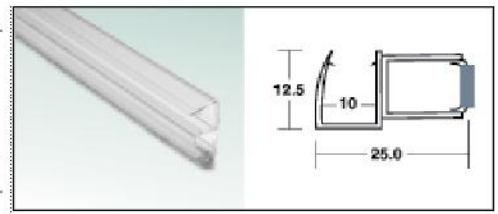

OPS-SL-BR-22-10ft 12mm STD ₹ 770
Brush Seal (Sliding Doors)