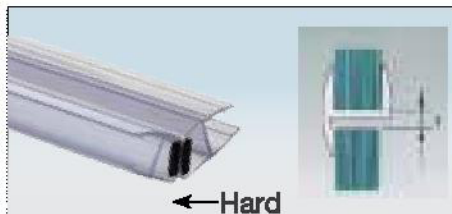

OPS-7 STD ₹ 250
Water Dispersal Seal

OPS-8 STD (Hard) ₹ 250
Central 180° Weather Seal

OPS-9 STD ₹ 250
Offset Lip Seal

OPS-M1 STD ₹ 960
180° Magnetic Seal

OPS-M2 8mm STD ₹ 900
135° Magnetic Seal

OPS-M3 8mm STD ₹ 900
90° Magnetic Seal