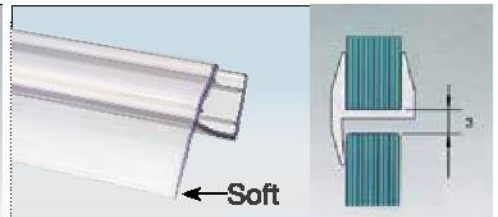

OPS-3 STD (Soft) ₹ 250
Central 180° Weather Seal