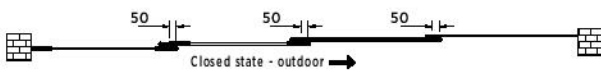

3 PANEL DOOR SLIDING SET:

OSL-TG-03 R Std AN ₹ 19,600/set

OSL-TG-03 L Std AN ₹ 19,600/set

4 PANEL DOOR SLIDING SET:

OSL-TG-04 R Std AN ₹ 29,900/set

OSL-TG-04 L Std AN ₹ 29,900/set

TOP TRACK & ACCESSORIES

OSL-TG-Track-ACC-3mtr AN ₹ 31,700/set
3mtr Track with other Accessories