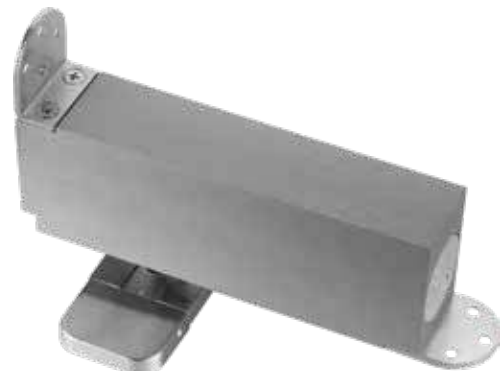

THE ORIGINAL SELF CLOSING PATCH FITTING

OCFH-W-105 STD SSS ₹ 20,100

Suitable door width: 1250mm
Suitable door thickness: >50mm
Suitable for External Doors with Power Size 5