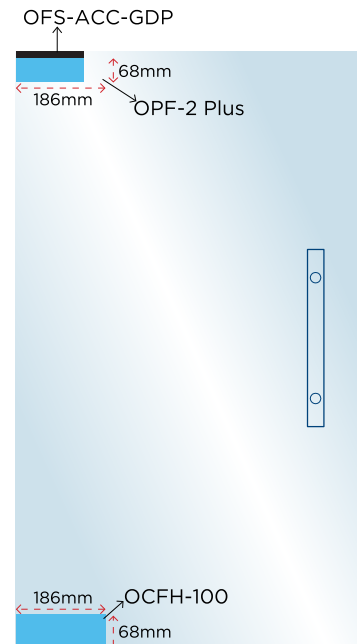

THE ORIGINAL SELF CLOSING PATCH FITTING GLASS DOOR SET

Finish : SSS

100kg

Weight Carrying Capacity

OCFH-100 Set STD SSS ₹ 17,380

Set Package Includes:
OCFH-100 Std.(The Original Self Closing Patch Fitting)
OPF-2 Plus (Top Patch)
OFS-ACC-GDP (Pivot)

E Series

70Kg

Weight Carrying Capacity

OCFH-70E Set STD SSS ₹ 10,890

Door weight upto 70kg

Set Package Includes:
OCFH-70E STD SSS (The Original Self Closing Patch Fitting)
OPF-2E (Top Patch)
OFS-ACC-GDP-E (Pivot)

Note:-Same Cutout as Standard OCFH-100