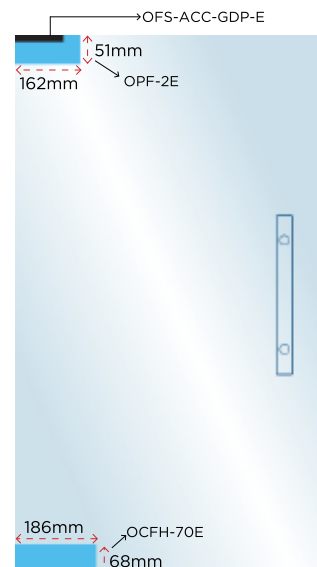

Note:-Same Cutout as Standard OCFH-100