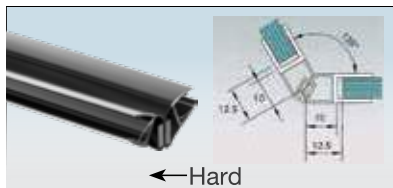

OPS-M2 10mm BM ₹ 1,192
135° Magnetic Seal