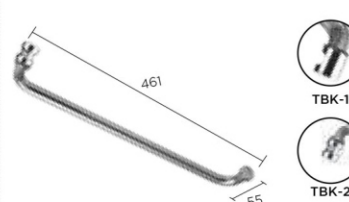

**CP ₹ 2,915**  
**OSH-5S STD CP**  
Wall to Glass Connector  
(Also available in rose gold)

**TOWEL BAR WITH HANDLES**

Finish : PSS, SSS & Black Matt

**S Series**  
Premium Collection of Architectural Hardware

**OGH-TB-1S STD PSS ₹ 4,455**  
Flattened Towel Bar with Knob  
Finish: PSS

**OGH-TB-1 STD BM ₹ 3,099**  
Towel Bar with Handle (Ø19 mm)  
Finish: Black Matt

**OGH-TB 1 STD SSS ₹ 2,695**  
**OGH-TB 1 STD PSS ₹ 2,695**  
Towel Bar with Handle (Ø19 mm)