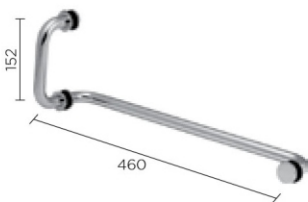

**CP ₹ 2,915**  
**OSH-5S STD CP**  
Wall to Glass Connector  
(Also available in rose gold)

**TOWEL BAR WITH HANDLES**

Finish : PSS, SSS & Black Matt

**S Series**  
Premium Collection of Architectural Hardware

**OGH-TB-1S STD PSS ₹ 4,455**  
Flattened Towel Bar with Knob  
Finish: PSS

**OGH-TB-1 STD BM ₹ 3,099**  
Towel Bar with Handle (Ø19 mm)  
Finish: Black Matt

**OGH-TB 1 STD SSS ₹ 2,695**  
**OGH-TB 1 STD PSS ₹ 2,695**  
Towel Bar with Handle (Ø19 mm)