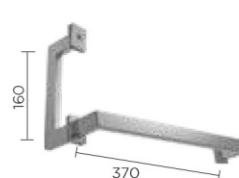

**OGH-TB-1S STD PSS ₹ 4,455**  
Flattened Towel Bar with Knob  
Finish: PSS

**OGH-TB-1 STD BM ₹ 3,099**  
Towel Bar with Handle (Ø19 mm)  
Finish: Black Matt

**OGH-TB 1 STD SSS ₹ 2,695**  
**OGH-TB 1 STD PSS ₹ 2,695**  
Towel Bar with Handle (Ø19 mm)

**OGH-TBK-1 PSS ₹ 2,475**  
**OGH-TBK-2 PSS ₹ 2,420**  
Towel Bar with Knob

**OGH-TB-ED STD PSS ₹ 2,703**  
Towel Bar with Handle

**SSS ₹ 1,320**  
**OGH-11 19x171 SSS**  
Shower Door Handle

SHOWER KNIGHT HEAD FITTINGS