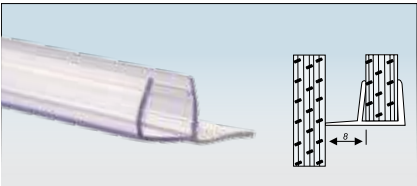

**OPS-5 STD ₹ 270**  
Soft Nose Seal

**OPS-6 STD ₹ 270**  
Water Dispersal Seal

**OPS-7 STD ₹ 270**  
Water Dispersal Seal

**OPS-8 STD (Hard) ₹ 270**  
Central 180° Weather Seal

**OPS-9 STD ₹ 270**  
Offset Lip Seal