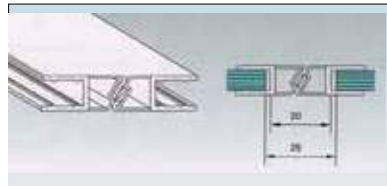

**OPS-5 STD ₹ 270**  
Soft Nose Seal

**OPS-6 STD ₹ 270**  
Water Dispersal Seal

**OPS-7 STD ₹ 270**  
Water Dispersal Seal

**OPS-8 STD (Hard) ₹ 270**  
Central 180° Weather Seal

**OPS-9 STD ₹ 270**  
Offset Lip Seal