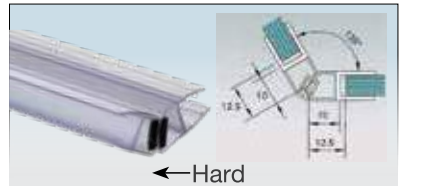

OPS-M2 8mm STD ₹ 972
135° Magnetic Seal