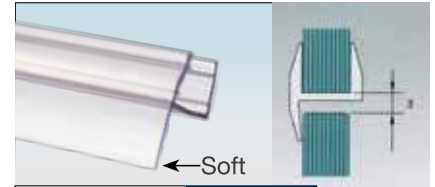

Door Knobs

<p>ODK-1 STD PSS ₹ 853 Glass Door Knob</p>	<p>ODK-2 STD PSS ₹ 858 Glass Door Knob</p>
--	--

**Plastic Profile**

Finishes: **BM** **RG** **CS**

Available for 8, 10 & 12mm Glass  
Standard Length - 2.2mt

**OPS-1 STD ₹ 270**  
Wall Seal

**OPS-2 STD ₹ 270**  
Central Seal

**OPS-3 STD (Soft) ₹ 270**  
Central 180° Weather Seal

**OPS-4 STD ₹ 270**  
Central 180° Weather Seal

**OPS-4 10mm BM ₹ 311**  
Central 180° Weather Seal