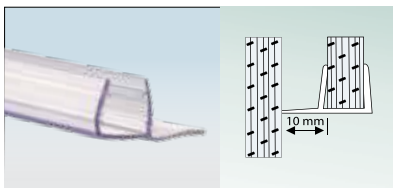

**OPS-M1 10mm STD ₹ 1,037**  
180° Magnetic Seal

**OPS-M2 8mm STD ₹ 972**  
135° Magnetic Seal

**OPS-M2 10mm BM ₹ 1,192**  
135° Magnetic Seal

**OPS-M3 8mm STD ₹ 972**  
90° Magnetic Seal

**OPS-M3 10mm BM ₹ 1,192**  
90° Magnetic Seal

**OPS-11 STD ₹ 270**  
Offset Lip Seal

**OPS-SL-BR-11 12mm STD ₹ 832**  
Brush Seal (Central)

**OPS-SL-11L 10ft Std**  
Offset Lip Seal

**OZOM-SL-BR-22N-10ft 12m STD ₹ 832**  
Brush Seal (Sliding Doors)

**₹ 378**