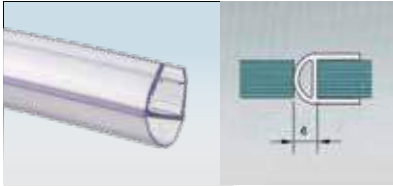

Door Knobs

<p>ODK-1 STD PSS ₹ 853 Glass Door Knob</p>	<p>ODK-2 STD PSS ₹ 858 Glass Door Knob</p>
--	--

**Plastic Profile**

Finishes: **BM** **RG** **CS**

Available for 8, 10 & 12mm Glass  
Standard Length - 2.2mt

**OPS-1 STD ₹ 270**  
Wall Seal

**OPS-2 STD ₹ 270**  
Central Seal

**OPS-3 STD (Soft) ₹ 270**  
Central 180° Weather Seal

**OPS-4 STD ₹ 270**  
Central 180° Weather Seal

**OPS-4 10mm BM ₹ 311**  
Central 180° Weather Seal