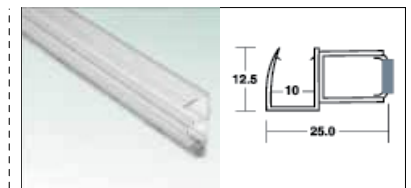

OZOM-SL-BR-22N-10ft 12m STD ₹ 832
Brush Seal (Sliding Doors)

₹ 378