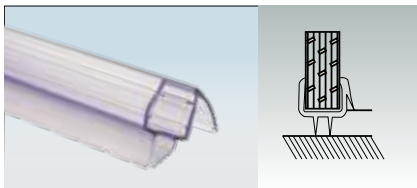

**OPS-1 STD ₹ 270**  
Wall Seal

**OPS-2 STD ₹ 270**  
Central Seal

**OPS-3 STD (Soft) ₹ 270**  
Central 180° Weather Seal

**OPS-4 STD ₹ 270**  
Central 180° Weather Seal

**OPS-4 10mm BM ₹ 311**  
Central 180° Weather Seal

**OPS-5 STD ₹ 270**  
Soft Nose Seal

**OPS-6 STD ₹ 270**  
Water Dispersal Seal

**OPS-7 STD ₹ 270**  
Water Dispersal Seal

**OPS-8 STD (Hard) ₹ 270**  
Central 180° Weather Seal

**OPS-9 STD ₹ 270**  
Offset Lip Seal