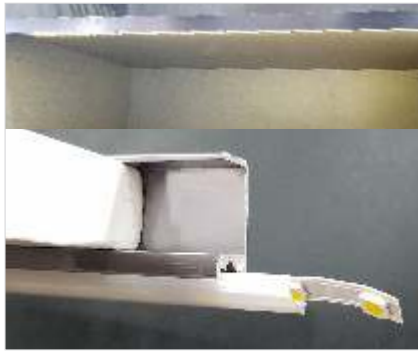

Lightings Series

Aluminium Edge Profile
For LED Light

L18.02.101 | 3 Mtrs. | Rs. 2799