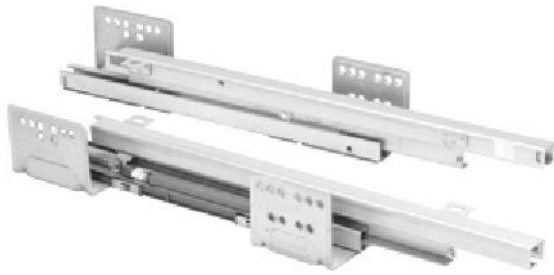

Item Code	MRP(₹)	Description
OBBS-4511-304S 350mm-14" SSS	₹ 1,250	14" Full Extension Ball Bearing Slide
OBBS-4511-304S 400mm-16" SSS	₹ 1,360	16" Full Extension Ball Bearing Slide
OBBS-4511-304S 450mm-18" SSS	₹ 1,510	18" Full Extension Ball Bearing Slide
OBBS-4511-304S 500mm-20" SSS	₹ 1,640	20" Full Extension Ball Bearing Slide
OBBS-4511-304S 550mm-22" SSS	₹ 1,850	22" Full Extension Ball Bearing Slide

**HEAVY DUTY BALL BEARING SLIDES**

- Full Extension
- Weight Carrying Capacity: **100kg**
- Finishes Available: **Zinc**

**Item Code & MRP Table**

Item Code	MRP(₹)	Description
OBBS-FE-100HD 750mm-30" Zinc	₹ 2,180	30" Full Extension Heavy Duty Ball Bearing Slides
OBBS-FE-100HD 900mm-36" Zinc	₹ 2,650	36" Full Extension Heavy Duty Ball Bearing Slides

**UNDERMOUNT SOFT CLOSE SLIDES FOR WIRE BASKET**

- Soft Close
- Full Extension
- Weight Carrying Capacity: **35kg**
- Finishes Available: **Zinc**

**Accessories**

Set of 8 Pcs.

**Item Code & MRP Table**

Item Code	MRP(₹)	Description
OE-UMS-SC-FE-11 450mm-18" Zinc	₹ 1,620	18" Full Extension Soft Close Drawer Slide
OE-UMS-SC-FE-11 500mm-20" Zinc	₹ 1,730	20" Full Extension Soft Close Drawer Slide