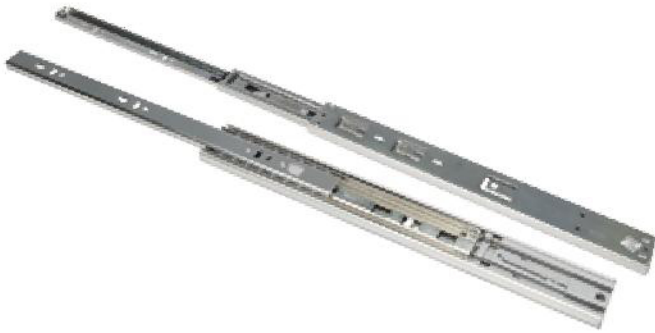

PUSH OPEN BALL BEARING SLIDES

- Push Open
- Full Extension
- Weight Carrying Capacity: **35kg**
- Finishes Available: **Zinc**

Item Code & MRP Table

Item Code	MRP(₹)	Description
OBBS-4511-PO 350mm 14" Zinc	₹ 655	14" Full Extension Drawer Slide
OBBS-4511-PO 400mm 16" Zinc	₹ 720	16" Full Extension Drawer Slide
OBBS-4511-PO 450mm 18" Zinc	₹ 765	18" Full Extension Drawer Slide
OBBS-4511-PO 500mm 20" Zinc	₹ 815	20" Full Extension Drawer Slide
OBBS-4511-PO 550mm 22" Zinc	₹ 905	22" Full Extension Drawer Slide
OBBS-4511-PO 600mm 24" Zinc	₹ 975	24" Full Extension Drawer Slide

SS 304 FULL EXTENSION BALL BEARING SLIDES