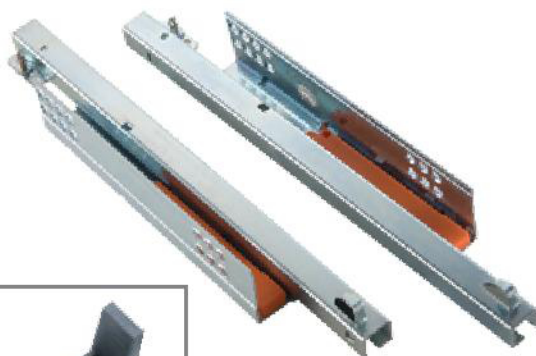

UNDERMOUNT PUSH OPEN SLIDES

- Push Open
- Partial Extension Slide
- Weight Carrying Capacity: **25kg**

Item Code & MRP Table

Item Code	MRP(₹)	Description
OZ-CR-SE-PO 300mm-12" Zinc	₹ 1,190	12" Partial Soft Close Drawer Slide
OZ-CR-SE-PO 350mm-14" Zinc	₹ 1,190	14" Partial Soft Close Drawer Slide
OZ-CR-SE-PO 400mm-16" Zinc	₹ 1,250	16" Partial Soft Close Drawer Slide
OZ-CR-SE-PO 450mm-18" Zinc	₹ 1,280	18" Partial Soft Close Drawer Slide
OZ-CR-SE-PO 500mm-20" Zinc	₹ 1,340	20" Partial Soft Close Drawer Slide
OZ-CR-SE-PO 550mm-22" Zinc	₹ 1,360	22" Partial Soft Close Drawer Slide
OZ-CR-SE-PO 600mm-24" Zinc	₹ 1,410	24" Partial Soft Close Drawer Slide