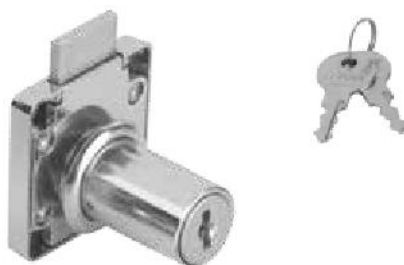

Item Code	MRP(₹)
OE-MPL 32MM CP	₹ 132

Multipurpose Lock