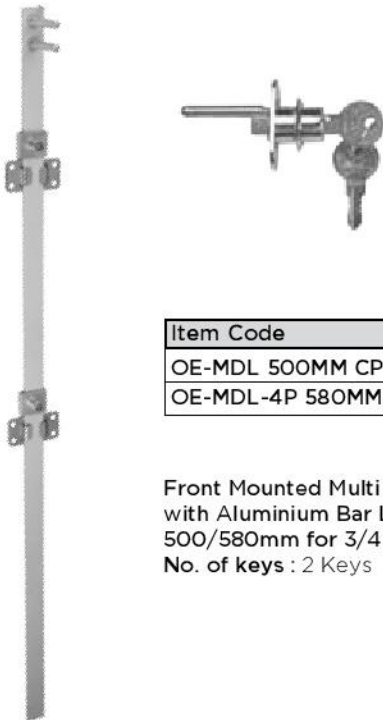

BUTTERFLY & WOODEN DOWEL PINS

**OE-CF-B ₹ 2,350**  
Butterfly type Connection Fitting  
Unit: Pkt. 100 Pcs.

**OZ-WD-SL 6x35 Std. ₹ 3,400**  
Wooden Dowel Pin  
Unit: Pkt. 4000 Pcs.

**OZ-WD-SL 8x40 Std. Pkt. ₹ 3,570**  
Wooden Dowel Pin  
Unit: Pkt. 4000 Pcs.

MULTIDRAWER LOCKS

| Item Code          | MRP(₹) |
|--------------------|--------|
| OE-MDL 500MM CP    | ₹ 225  |
| OE-MDL-4P 580MM CP | ₹ 210  |

Front Mounted Multi Drawer Lock with Aluminium Bar Length 500/580mm for 3/4 Drawers  
No. of keys : 2 Keys

| Item Code             | MRP(₹) |
|-----------------------|--------|
| OE-MDL-3P-SM 500MM CP | ₹ 175  |
| OE-MDL-4P-SM 580MM CP | ₹ 210  |

Side Mounted Multi Drawer Lock with Aluminium Bar Length 500/580mm for 3/4 Drawers