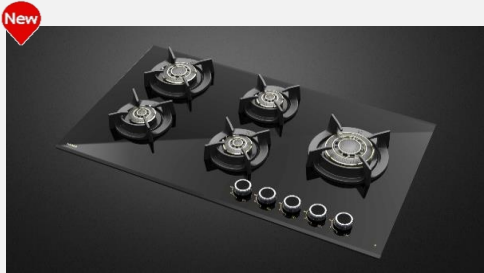

Vortex 590

90 cm BUILT-IN 5 brass burners gas hob with Vortex brass burners 1 big Vortex burner with inner flame operation, 1 Medium Vortex burner, 3 small Vortex burners, FFSD, Gunmetal finish knobs, Cast iron pan support with heat protector, powered by bullet jets, spill resistant silicone seal

Article Code 538.66.328
Maximum Retail Price 56,990