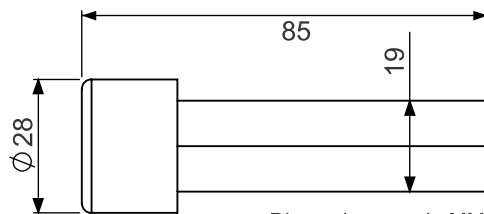

PVD FINISH

₹ 440.00 per pc.