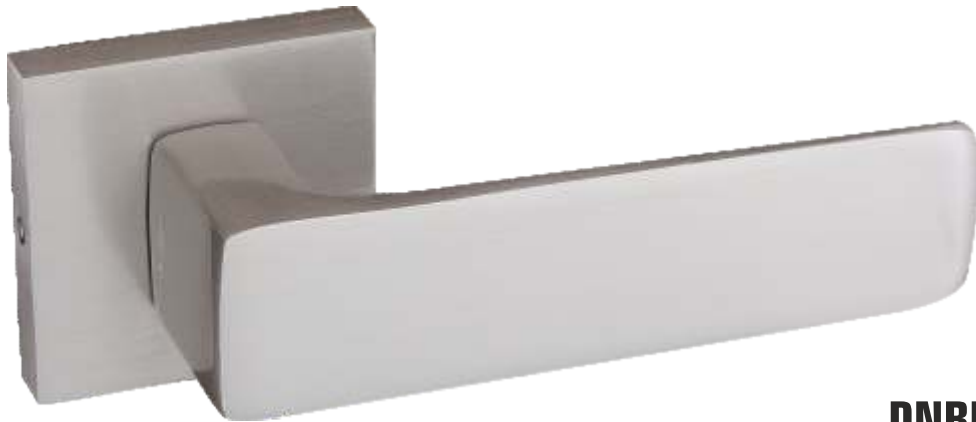

HOT FORGED
SOLID BRASS

DNBE

₹ 3,750.00 per set.