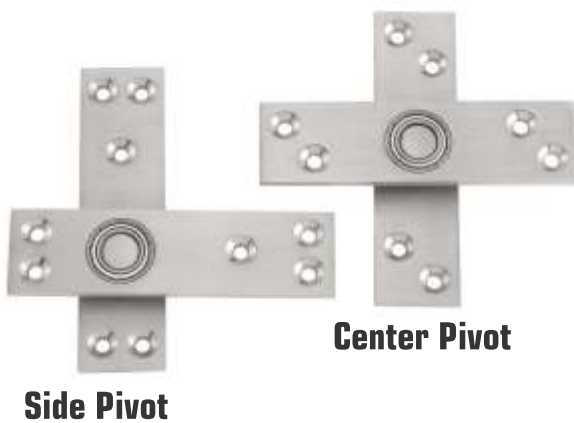

# BRASS HINGES

## PARLIAMENT HINGE

Size (mm)	MRP ₹/PC	MOQ
100 x 150	1,735.00	10 Pcs.

**Parliament Door Hinges.**  
 Parliament door hinges are “H” shaped hinges that allow for doors and windows to swing clear of the trim and lay flat when opened.