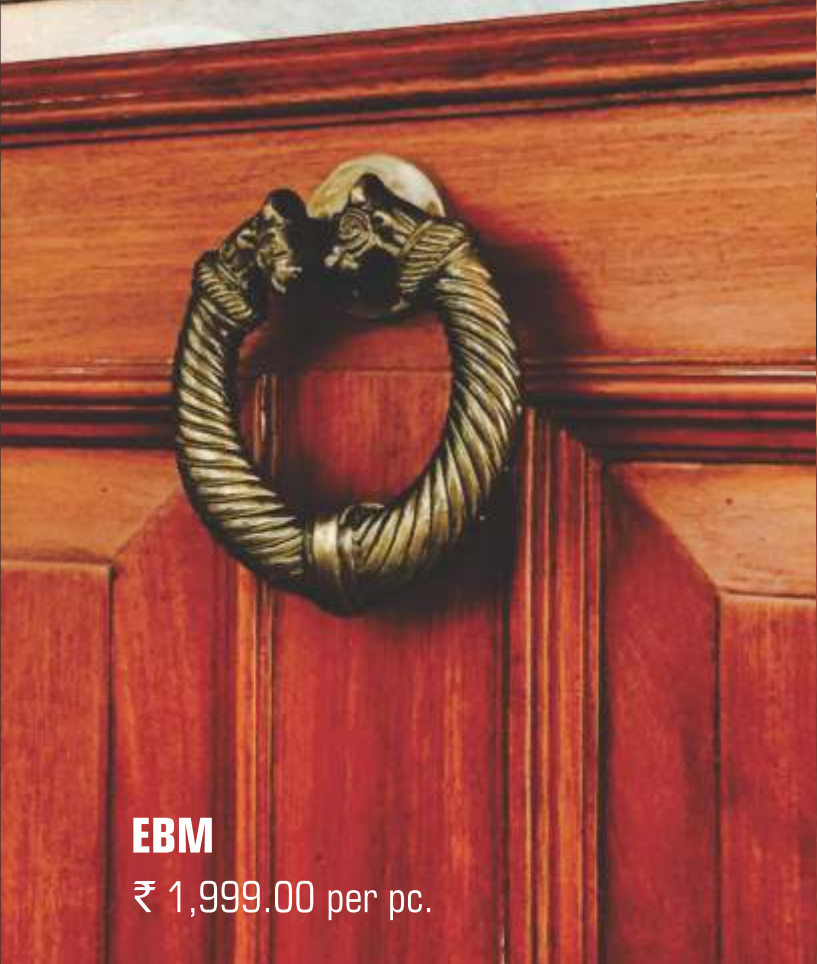

TWO FACED

EBM

₹ 1,999.00 per pc.