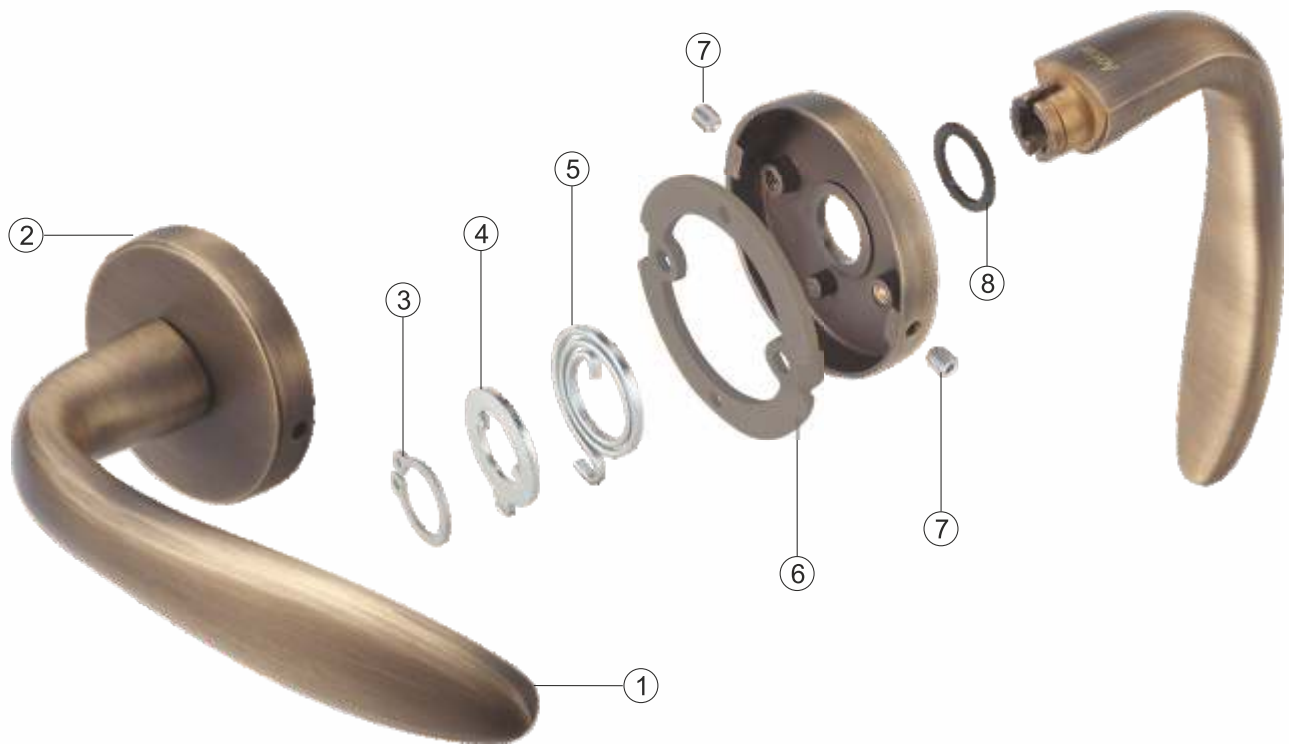

# BUILT TO LAST

1. Hot Forged Solid Brass Levers
2. Hot Forged Solid Brass Rose
3. Geomat Coated (Corrosion Resistant) Circlip Lock
4. Durazinc™ Coated (Corrosion Resistant) Cam
5. Durazinc™ Coated (Corrosion Resistant) Springs Pass more than 2,00,000 Cycles as per EN 1906.2002E
6. Pressure die cast Zinc ring
7. Durazinc™ Coated (Corrosion Resistant) Socket Screws
8. Anti Friction Ring