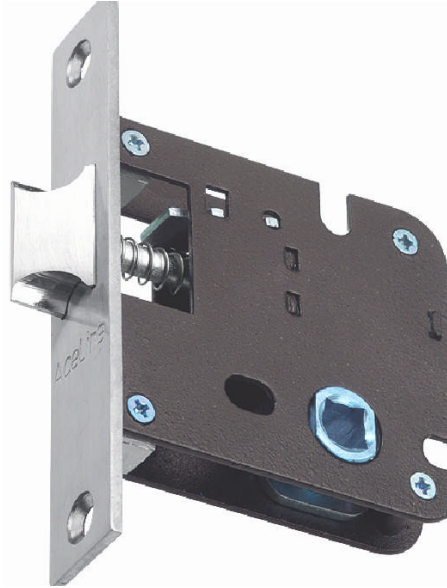

BATHROOM LATCH

₹312.00 per pc.

DNBE FINISH