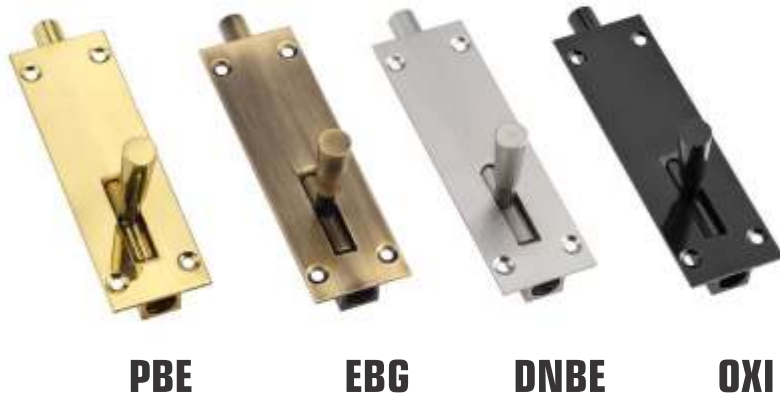

BRASS TOWER BOLTS

SQUARE CONCEAL TOWER BOLT

Size (Rod dia. x Length in mm)	MRP ₹/PC	MOQ
9 x 100	355.00	10 Pcs.
9 x 150	520.00	10 Pcs.
9 x 200	684.00	10 Pcs.
9 x 300	821.00	10 Pcs.

Against Orders Only