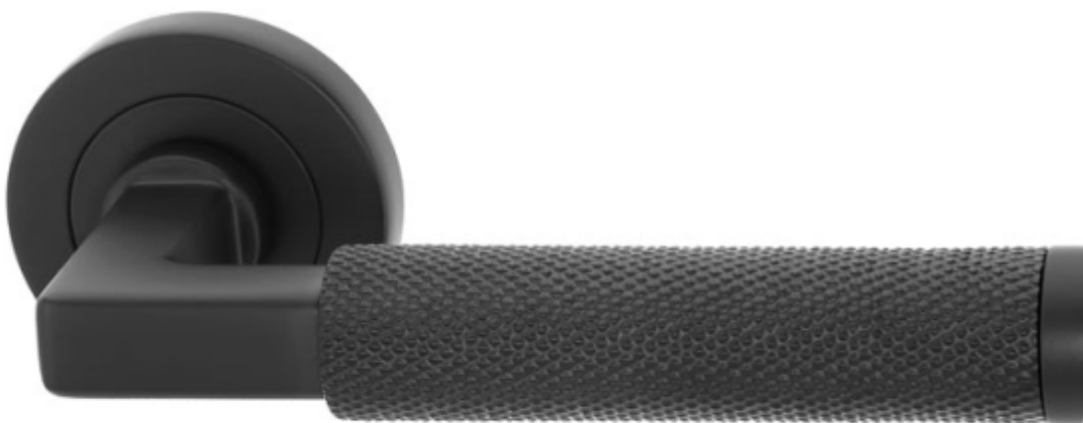

PCB

₹ 4,554.00 per set