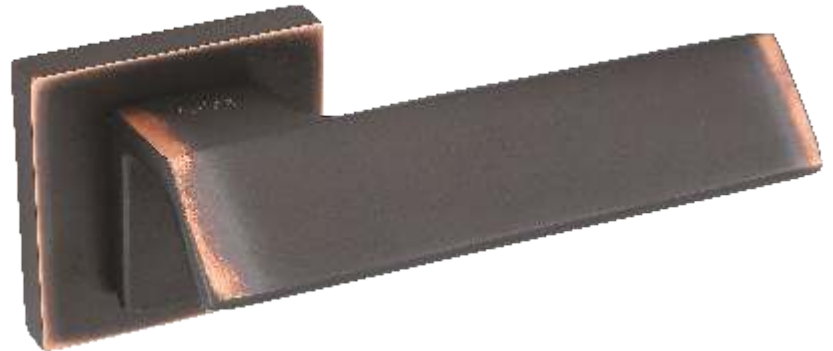

HOT FORGED
SOLID BRASS

**Best
Seller**

EBM

₹ 3,575.00 per set.

CA

₹ 4,111.00 per set.

PCB

₹ 4,111.00 per set.