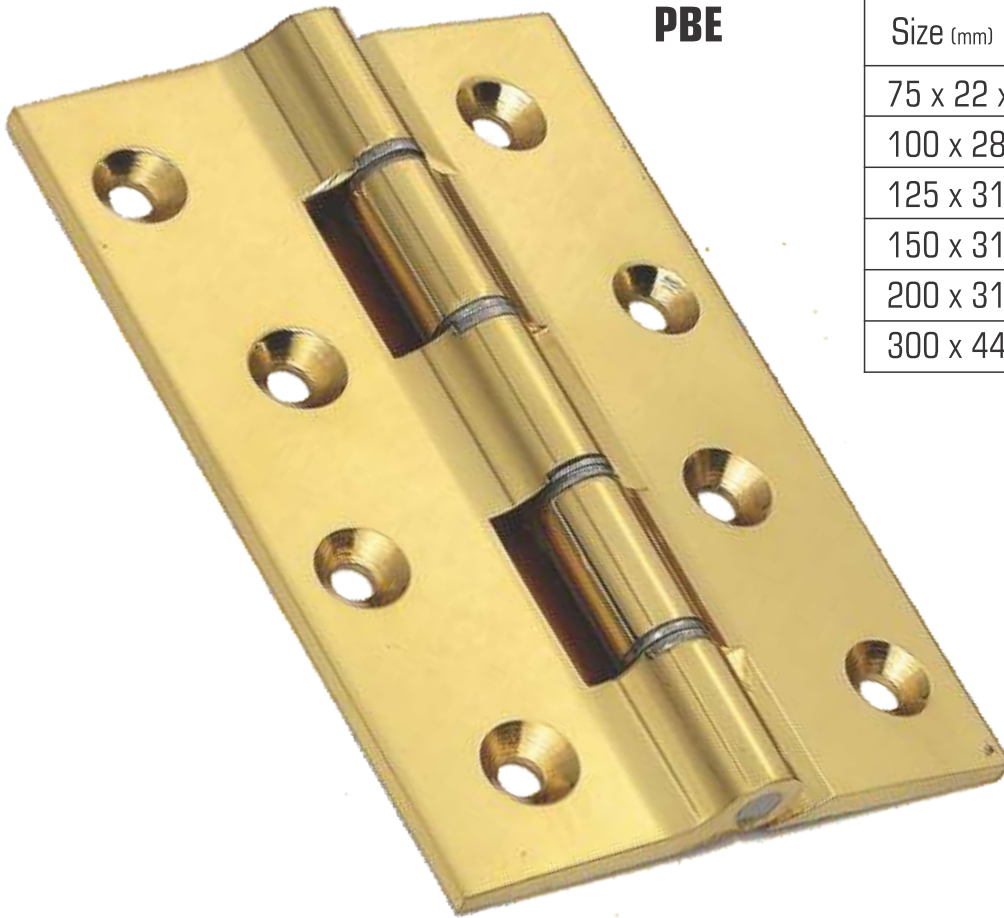

LOCK WASHER BRASS HINGES

PBE

Size (mm)	MRP ₹/PC	MOQ
75 x 22 x 3	309.00	25 Pcs.
100 x 28 x 3	512.00	25 Pcs.
125 x 31 x 3	669.00	25 Pcs.
150 x 31 x 4	937.00	20 Pcs.
200 x 31 x 4	1,554.00	10 Pcs.
300 x 44 x 4.5	3,638.00	10 Pcs.