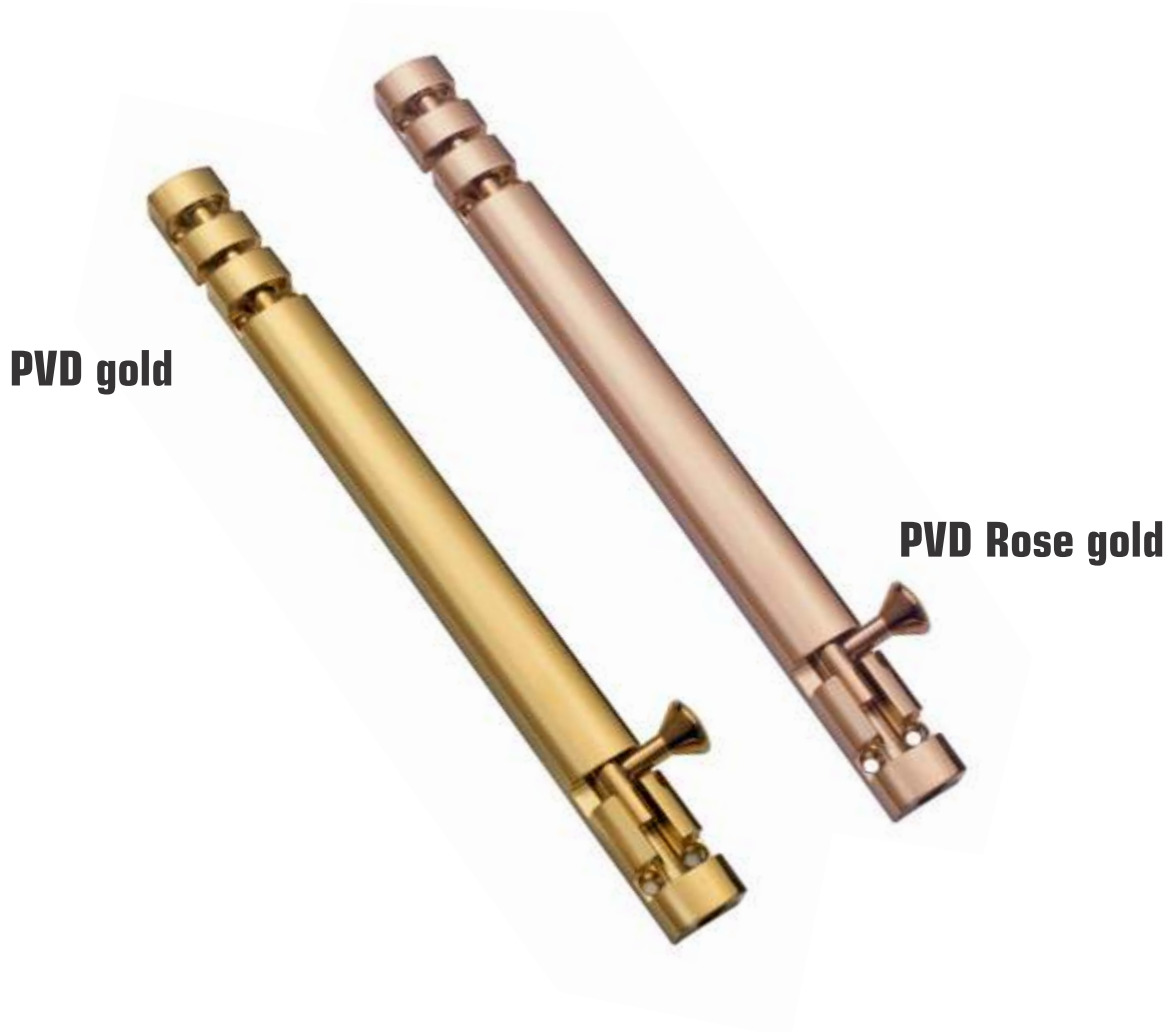

BRASS TOWER BOLTS

XYLO BRASS TOWER BOLT

Size (Rod dia. x Length in mm)	MRP ₹/PC (PVD gold/ Rose gold)	MOQ
8 x 100	522.00	10 Pcs.
8 x 150	772.00	10 Pcs.
8 x 200	1,026.00	10 Pcs.
8 x 300	1,527.00	10 Pcs.
8 x 450	2,509.00	10 Pcs.
10 x 600	4,100.00	10 Pcs.
10 x 750	5,483.00	10 Pcs.