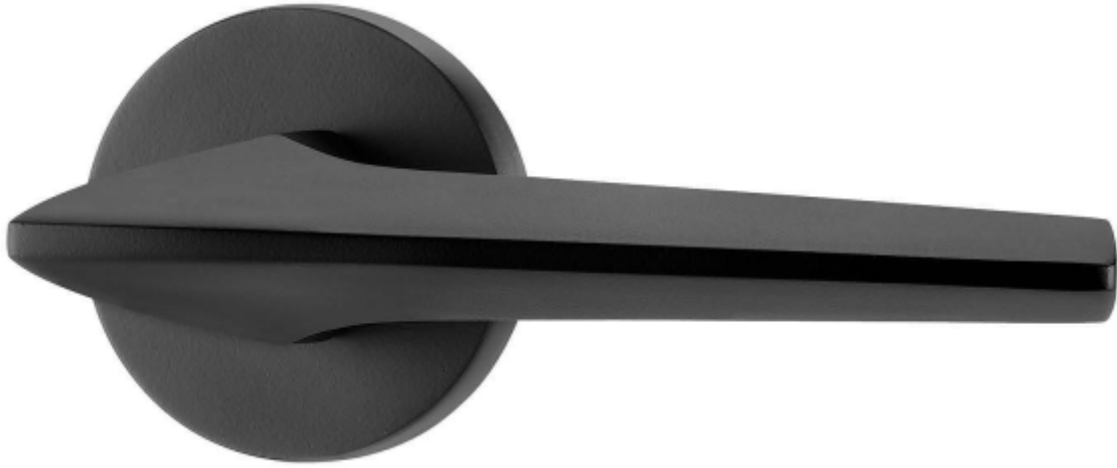

DUBLIN

PCB

₹ 3,430.00 per set.