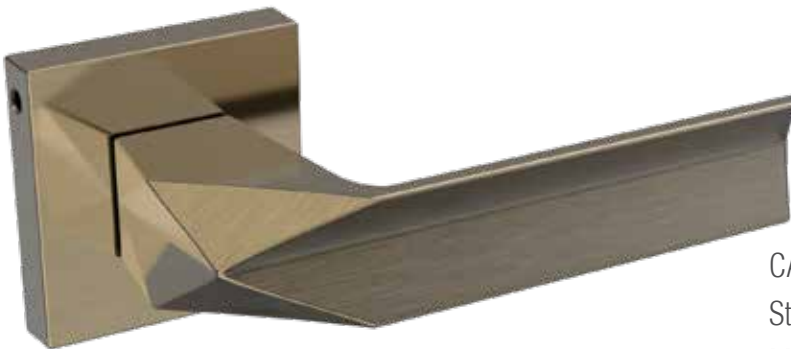

# REMO

CAMEO | Satin Steel | 4093

Std Pack : 2

MRP : 4050.00 INR

UNSPSC Code : 46171598SD01446

CAMEO | Antique Brass | 4094

Std Pack : 2

MRP : 4150.00 INR