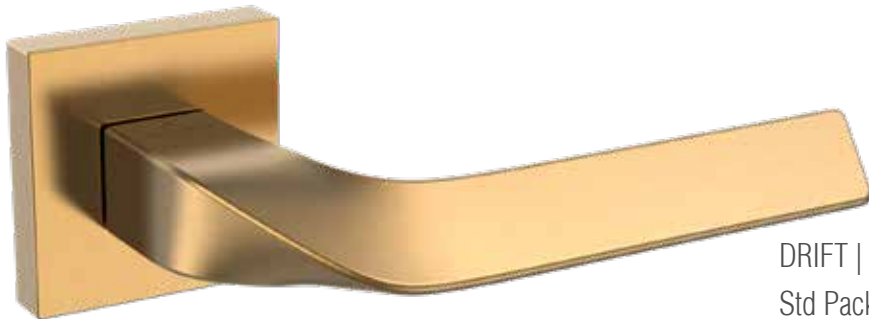

DRIFT | Sunset Rose Gold | 2842

Std Pack : 2

MRP : 3960.00 INR

UNSPSC Code : 46171598SD01583