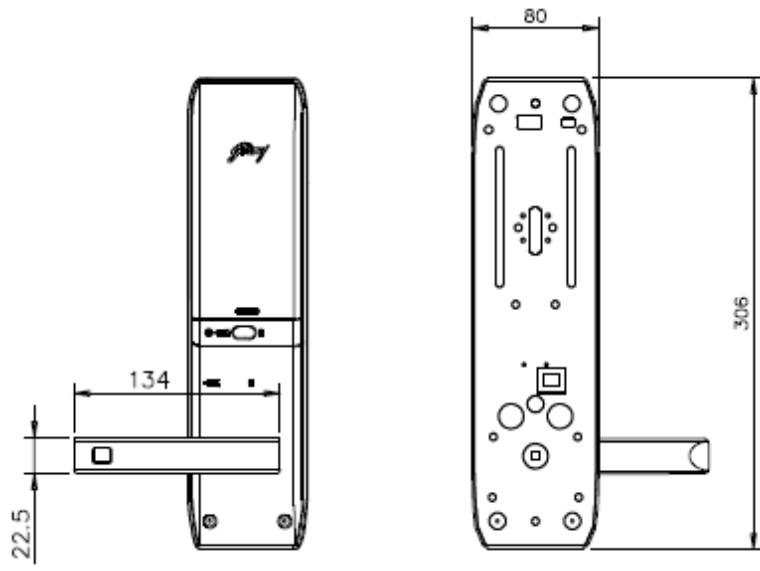

Line Diagrams (Advantis):