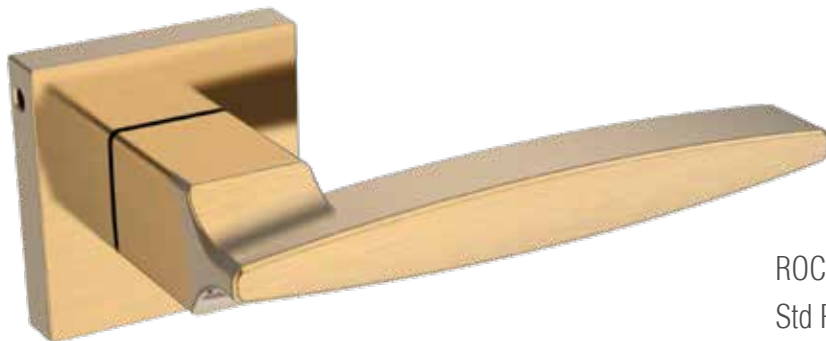

ROCCO | Sunset Rose Gold | 4090

Std Pack : 2

MRP : 4070.00 INR

UNSPSC Code : 46171598SD01445