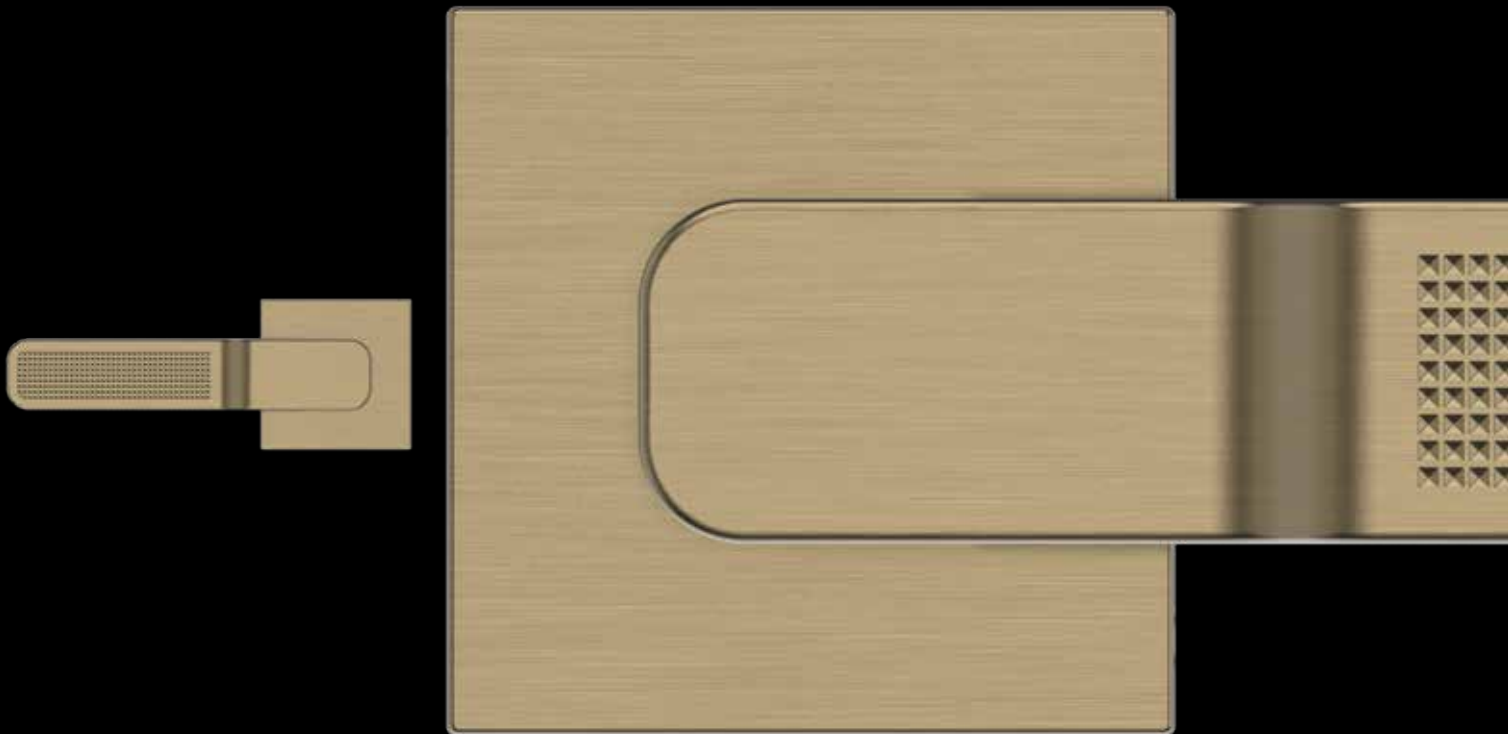

The Spring Summer Collection

Spring is the season of new beginnings. The Spring Summer Collection sports fresh new perspectives on handle design. Inspired by an Italian aesthetic, this collection brings new expressions to the summer and beyond.