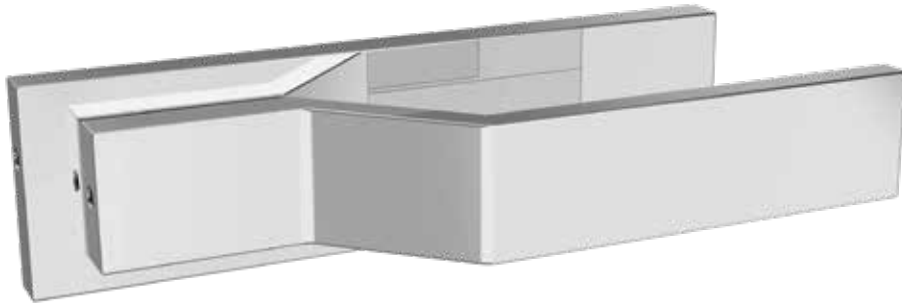

NOTION | Chrome | 7322
Std Pack : 2
MRP : 3820.00 INR
UNSPSC Code : 46171598SD00557