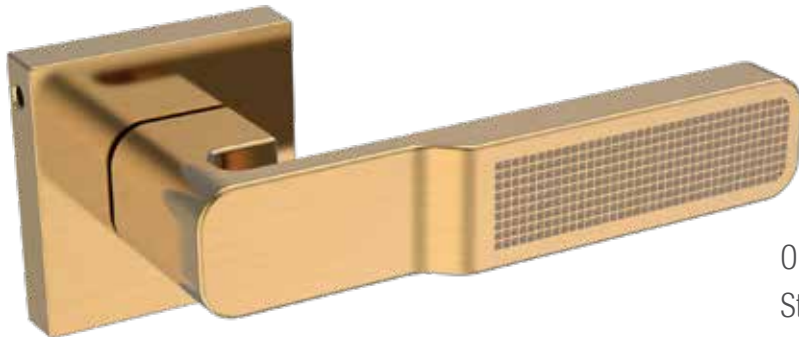

ORSO | Satin Steel | 4085

Std Pack : 2

MRP : 4050.00 INR

UNSPSC Code : 46171598SD01440

ORSO | Antique Brass | 4086

Std Pack : 2

MRP : 4150.00 INR

UNSPSC Code : 46171598SD01441