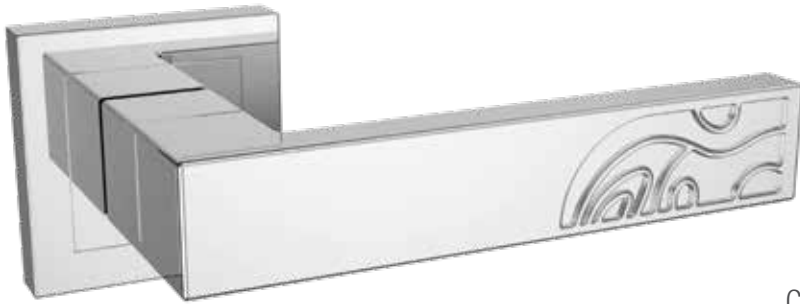

CASCADE | Satin Steel | 7723

Std Pack : 2

MRP : 3000.00 INR

UNSPSC Code : 46171598SD00327