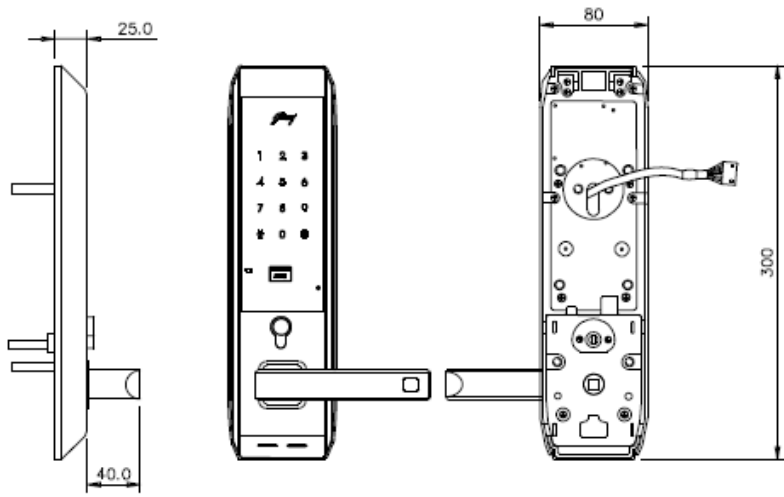

Line Diagrams (Advantis):