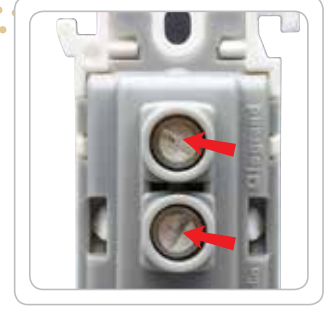

Finger-proof terminals for IP 20 protection against accidental contact

1 lac operations

with a guarantee of 100,000 operations, assuming an average switch is operated 10 times a day, this product is dependable for 27 years.