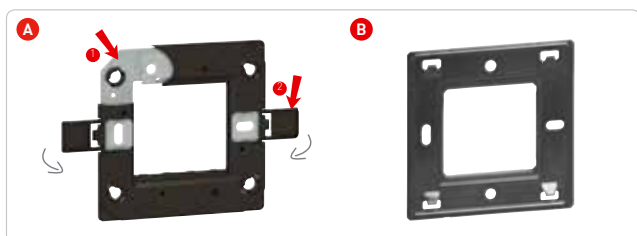

A. For all high end plates
Metal frame providing solid support to base.
Bi-material frame - electrical safety IP20.
Screw caps can be closed once the support frame is installed, ensuring total insulation.