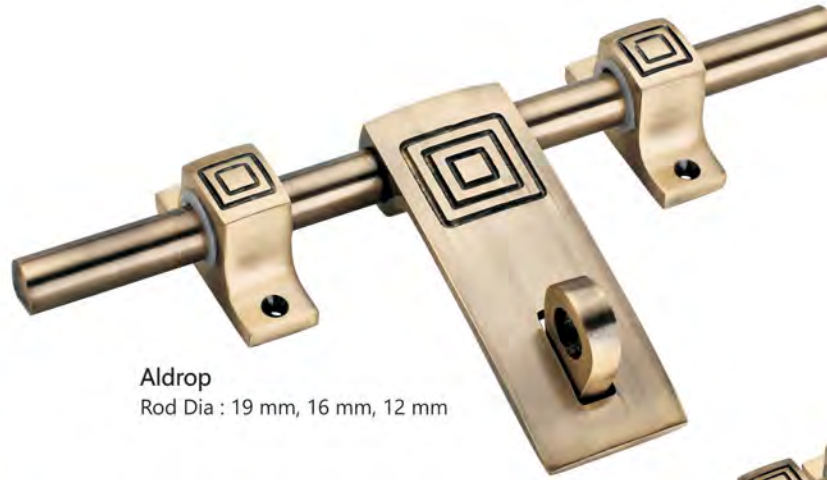

Latch
 Rod Dia : 16 mm, 12 mm

Door Stopper
 125 mm

Front Screw Handle
 150 mm, 175 mm

Pull Handle On Rose
 200 mm, 250 mm

KELLY, FLORAL

ALDROP (19 mm)							
Finish	Rod Type	300 mm (3+1)	350 mm (3+1)	400 mm (4+1)	(+/-) per 50 mm	Side Cram	Locking Cram
Brass Antique	Brass Rod	2879	3077	3605	198	330	260
Coffee Antique	Brass Rod	3021	3229	3786	208	349	274
ALDROP (16 mm)							
Finish	Rod Type	200 mm (2+1)	250 mm (2+1)	300 mm (3+1)	(+/-) per 50 mm	Side Cram	Locking Cram
Brass Antique	Brass Rod	1369	1496	1800	127	177	153
Coffee Antique	Brass Rod	1435	1567	1888	132	189	165
ALDROP (12 mm)							
Finish	Rod Type	200 mm (3+1)	250 mm (3+1)	300 mm (3+1)	(+/-) per 50 mm	Side Cram	Locking Cram
Brass Antique	Brass Rod	939	1019	1099	80	104	85
Coffee Antique	Brass Rod	986	1071	1156	85	109	90
LATCH (12 mm)							
Finish	Rod Type	200 mm	250 mm		(+/-) per 50 mm	Side Cram	
Brass Antique	Brass Rod	793	873		80	104	
Coffee Antique	Brass Rod	831	916		85	109	
FRONT SCREW HANDLE				DOOR STOPPER			
Finish	150 mm	175 mm		138 mm			
Brass Antique	271	467		481			
Coffee Antique	283	491		505			
PULL HANDLE ON ROSE							
Finish	175 mm	200 mm					
Brass Antique	963	1213					
Coffee Antique	1010	1274					
DOOR KIT							
Finish	19 mm Single Door Kit		Single Door		Double Door		
Brass Antique	-		4838		7670		
Coffee Antique	8024		5050		8000		

SINCE 1942

MRP List w.e.f.-01-July-2020
HSN Code- 8302 | Tax-18%

plus point®

KELLY
Brass

Door Stopper
137 mm

Front Screw Handle
150 mm, 175 mm

Pull Handle On Rose
175 mm, 200 mm

Aldrop
Rod Dia : 19 mm, 16 mm, 12 mm

Latch
Rod Dia : 16 mm, 12 mm

Door Stopper
137 mm

Front Screw Handle
150 mm, 175 mm

Pull Handle On Rose
175 mm, 200 mm

Aldrop
Rod Dia : 19 mm, 16 mm, 12 mm

Latch
Rod Dia : 12 mm

FLORAL
Brass

GAJANAN
Brass (Forged)

Aldrop
Rod Dia : 16 mm,
12 mm

Brass Screw
Handle
237 mm

Front Screw
Handle
175 mm

PEARL
Brass (Forged)

Aldrop
Rod Dia : 16 mm,
12 mm

Brass Screw
Handle
237 mm

Front Screw
Handle
175 mm

ALDROP (16 mm)