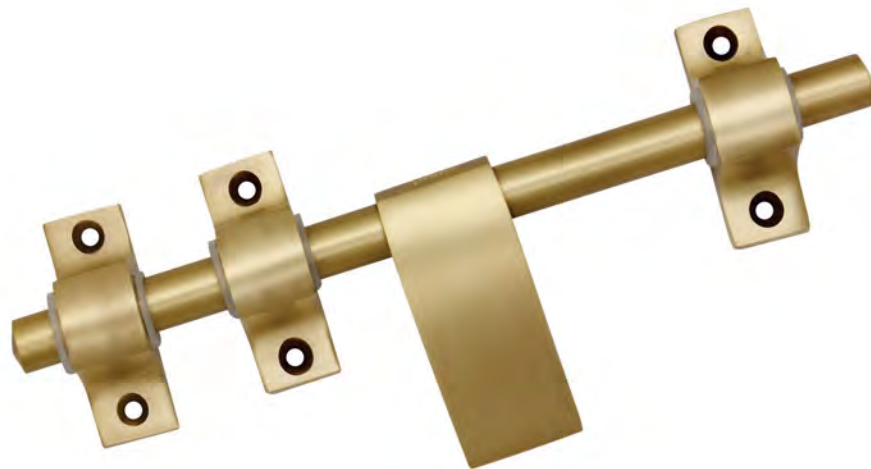

*Latch (16 mm) will be made available on special orders only.

MRP List w.e.f.-01-July-2020
 HSN Code- 8302 | Tax-18%

plus point®

CURVE
 Brass

Aldrop
 Rod Dia : 19 mm, 16 mm, 12 mm

Latch
 Rod Dia : 16 mm, 12 mm

Door Stopper
 125 mm
 150 mm

Front Screw Handle
 100 mm, 125 mm,
 150 mm, 175 mm

Pull Handle On Rose
 175 mm, 200 mm, 250 mm

ALDROP (19 mm)							
Finish	Rod Type	300 mm (3+1)	350 mm (3+1)	400 mm (4+1)	(+/-) per 50 mm	Side Cram	Locking Cram
Coffee Antique	Brass Rod	3174	3382	3949	208	359	274
ALDROP (16 mm)							
Finish	Rod Type	200 mm (2+1)	250 mm (2+1)	300 mm (3+1)	(+/-) per 50 mm	Side Cram	Locking Cram
Coffee Antique	Brass Rod	1435	1567	1888	132	189	165
ALDROP (12 mm)							
Finish	Rod Type	200 mm (3+1)	250 mm (3+1)	300 mm (3+1)	(+/-) per 50 mm	Side Cram	Locking Cram
Coffee Antique	Brass Rod	986	1071	1156	85	109	90
LATCH (12 mm)							
Finish	Rod Type	200 mm	250 mm	300 mm (3+1)	(+/-) per 50 mm	Side Cram	
Coffee Antique	Brass Rod	831	916	1001	85	109	
LATCH (16 mm)							
Finish	Rod Type	300 mm	350 mm		(+/-) per 50 mm	Side Cram	
Coffee Antique	Brass Rod	1628	1760		132	189	
FRONT SCREW HANDLE		DOOR STOPPER			PULL HANDLE ON ROSE		
Finish	150 mm	175 mm		138 mm		200 mm	250 mm
Coffee Antique	269	448		448		949	1652
DOOR KIT							
Finish	19 mm Single Door (12")		19 mm Double Door		Single Door	Double Door	
Coffee Antique	7458		15387		4885	7670	