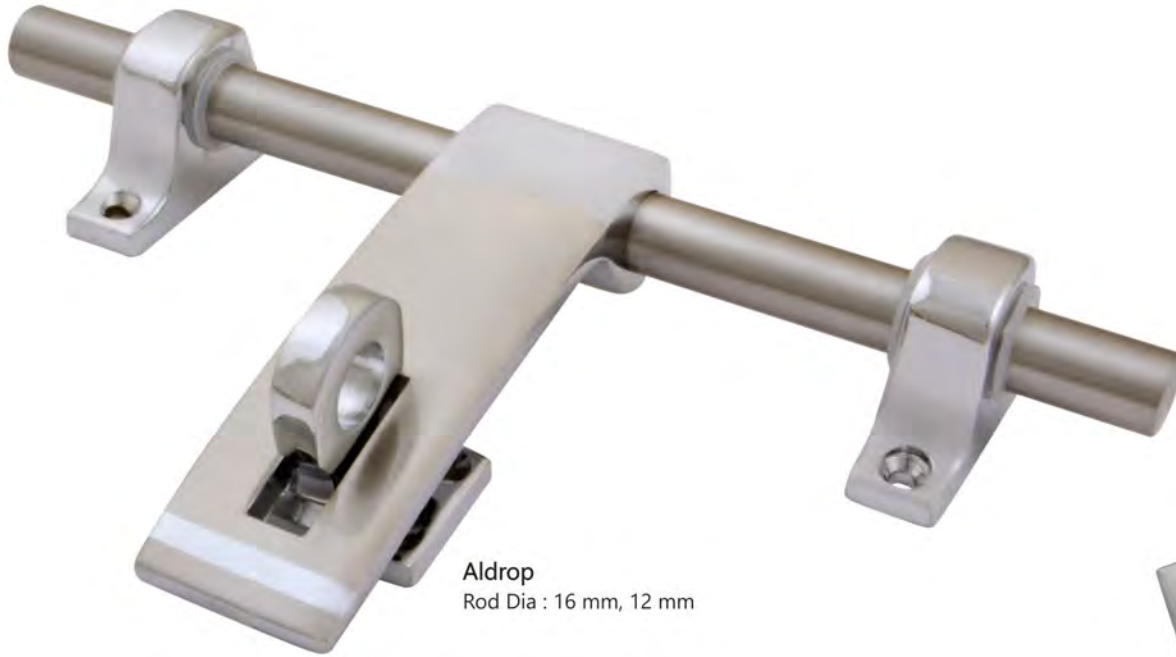

MRP List w.e.f.-01-July-2020
HSN Code- 8302 | Tax-18%

plus point®
ZINC-TEK

EON
Zinc

Aldrop
Rod Dia : 16 mm, 12 mm