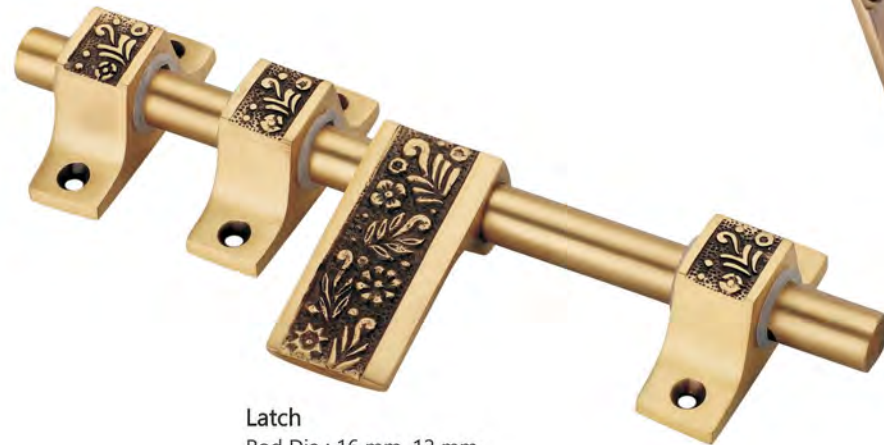

Latch
Rod Dia : 16 mm, 12 mm