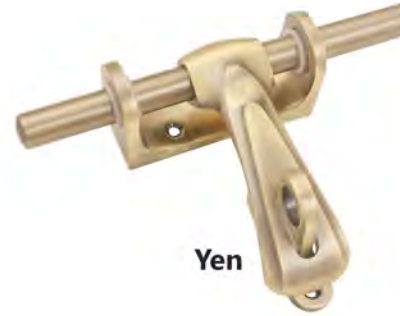

ALUM. TOE PULL

Finish	260
SS	260

Zinc U-BRACKET

Finish	64
SS	64

ALUM. SAFE TOUCH KEY (SS Brush)

No.1	No.2	No.3
50	50	50

401

Sque