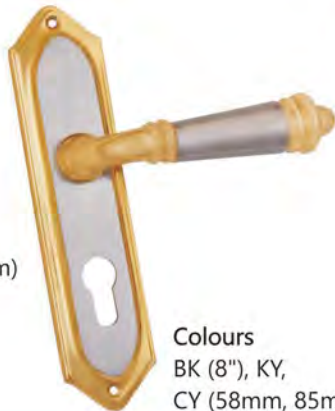

Step
 BK (8"), KY,
 CY (58mm, 85mm)

Jinni
 BK (8"), KY,
 CY (58mm, 85mm)

Kappa
 BK (8"), KY,
 CY (58mm, 85mm)

Miraz
 BK (8"), KY,
 CY (58mm, 85mm)

Titan
 BK (8"), KY,
 CY (58mm, 85mm)

Bird
 BK (8"), KY,
 CY (58mm, 85mm)

Colours
 BK (8"), KY,
 CY (58mm, 85mm)

Big Boss
 BK (8"), KY, CY
 (58mm, 85mm)

Liner
 BK (8"), KY,
 CY (58mm, 85mm)

Rajwada
 CY (85mm)

Cave
 CY (85mm)

Aura
 CY (85mm)

ZINC ROSE MORTISE & PULLS

Pull Handle on Rose
250 mm