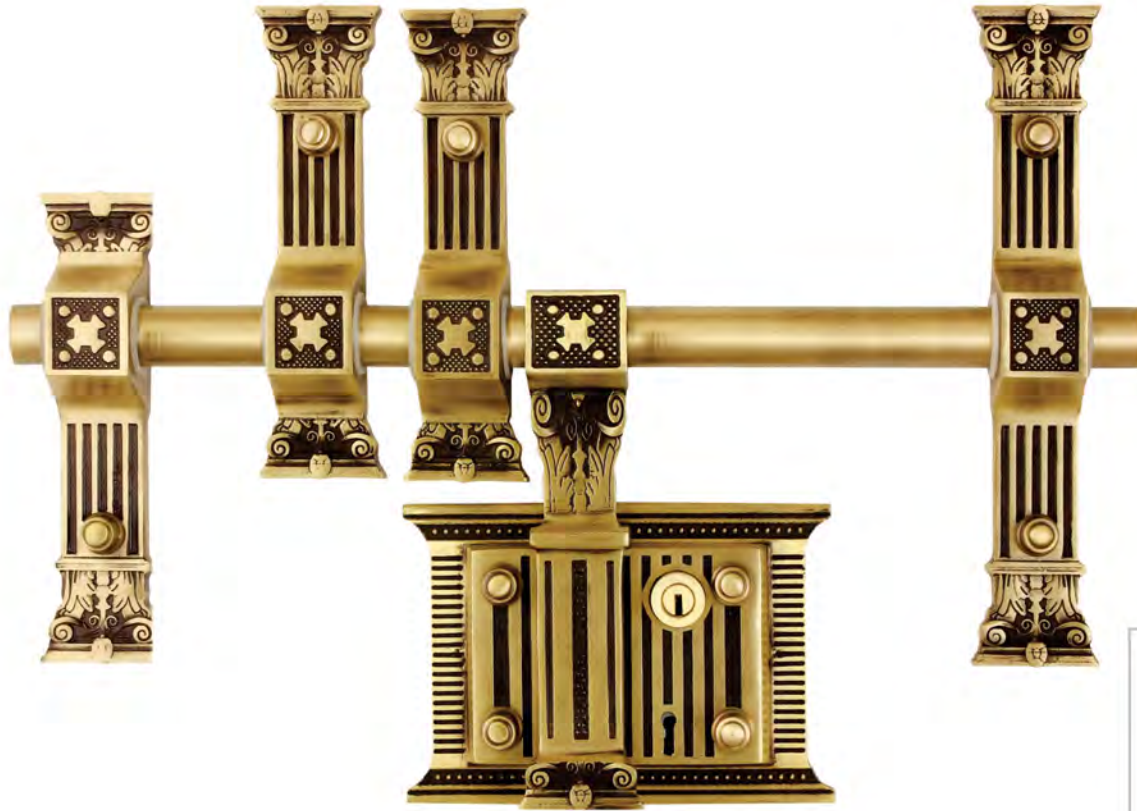

SINCE 1942

MRP List w.e.f.-01-July-2020
HSN Code- 8302 | Tax-18%

MANICHITRA THAZHU

plus point®

PLUS FOUR
Brass

Manichitra Thazhu	HSN Code- 8302 | Tax-18%			
Finish	19 x 400 mm	19 x 450 mm	25 x 400 mm	25 x 450 mm
Coffee Antique	8874	9204	10620	10998
Brass Antique	8520	8803	10148	10526

MCT Crams (Statues)		HSN Code- 8306 | Tax-12%	
Trishul	Peacock	Mosque	Cross
952	1534	1490	-
1086	1440	1400	-