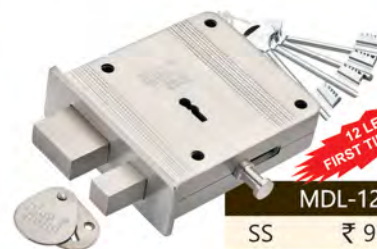

12 LEVERS
FIRST TIME IN INDIA