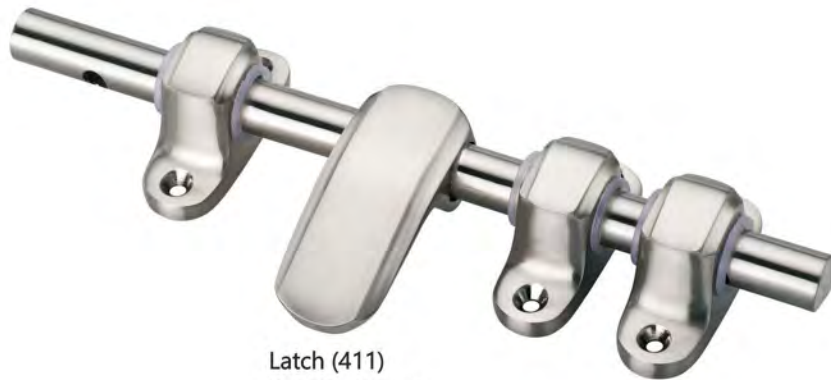

*Latch (16 mm) will be made available on special orders only.

SINCE 1942

MRP List w.e.f.-01-July-2020
HSN Code- 8302 | Tax-18%

plus point®

401
Brass

Aldrop (401)
Rod Dia : 25 mm, 19 mm, 16 mm, 12 mm

Latch (411)
Rod Dia : 12 mm
16 mm

Door Stopper (452)
125 mm, 150 mm

Front Screw Handle (201)
100 mm, 125 mm, 150 mm

Pull Handle On Rose (111)
175 mm, 300 mm

Pull Handle On Plate (101)
200 mm

ALDROP (19 mm)							
Finish	Rod Type	300 mm (3+1)	350 mm (3+1)	400 mm (4+1)	(+/-) per 50 mm	Side Cram	Locking Cram
Golden	Brass Rod	2761	2950	3460	189	321	250
Brass Antique	Brass Rod	2879	3077	3605	198	330	260
SS Double Tone	Brass Rod	2950	3153	3691	203	335	264
ALDROP (16 mm)							
Finish	Rod Type	200 mm (2+1)	250 mm (2+1)	300 mm (3+1)	(+/-) per 50 mm	Side Cram	Locking Cram
Golden	Brass Rod	1307	1425	1708	118	165	142
Brass Antique	Brass Rod	1369	1496	1800	127	177	153
SS Double Tone	SS Rod	1171	1204	1414	33	177	153
ALDROP (12 mm)							
Finish	Rod Type	200 mm (3+1)	250 mm (3+1)	300 mm (3+1)	(+/-) per 50 mm	Side Cram	Locking Cram
Golden	Brass Rod	892	968	1044	76	94	76
Brass Antique	Brass Rod	939	1019	1099	80	104	85
SS Double Tone	SS Rod	807	831	855	24	104	85
LATCH (12 mm)							
Finish	Rod Type	200 mm	250 mm		(+/-) per 50 mm	Side Cram	
Golden	Brass Rod	746	822		76	94	
Brass Antique	Brass Rod	793	873		80	104	
SS Double Tone	SS Rod	666	690		24	104	
FRONT SCREW HANDLE							
Finish	75 mm	100 mm	125 mm	150 mm	175 mm		
Golden	85	118	151	231	368		
Brass Antique	90	123	165	241	396		
SS Double Tone	99	132	179	264	430		
PULL HANDLE ON ROSE		PULL HANDLE ON PLATE			BACK SCREW HANDLE		
Finish	175 mm		200 mm		187 mm	237 mm	
Golden	562		590		868	1402	
Brass Antique	609		642		909	1468	
SS Double Tone	647		684		956	1553	
DOOR KIT							
Finish	Single Door Kit		Double Door Kit				
Golden	3965		6006				
Brass Antique	4189		6372				
SS Double Tone	3870		5994				