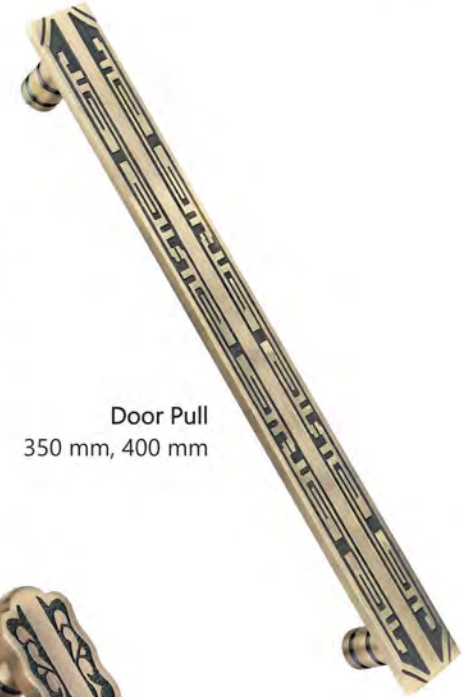

Door Pull
350 mm, 400 mm