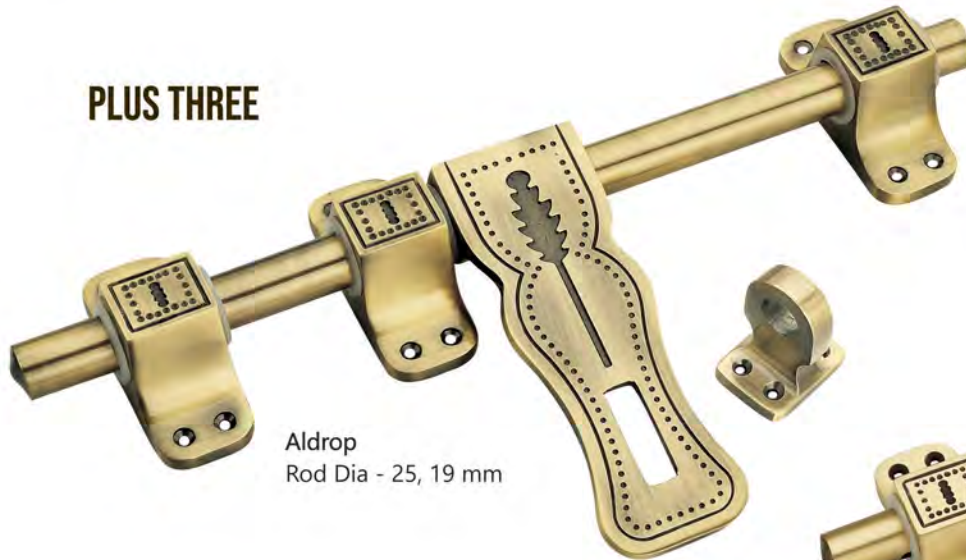

Latch
Rod Dia - 19 mm

Door Pull
350 mm, 400 mm

MRP List w.e.f.-01-July-2020
HSN Code- 8302 | Tax-18%

BRASS ALDROPS

PLUS THREE

Aldrop
Rod Dia - 25, 19 mm

Latch
Rod Dia - 19 mm

Door Pull
300 mm, 400 mm

ALDROP (25 MM)

Finish	450 mm (4+1)	500 mm (5+1)	600 mm (6+1)	(+/-) per 50 mm	Side Cram	Locking Cram
Coffee Antique	8378	9889	11400	425	661	673
Brass Antique	7965	9392	10819	401	625	637

ALDROP (19 MM)

Finish	300 mm (3+1)	350 mm (3+1)	400 mm (4+1)	(+/-) per 50 mm	Side Cram	Locking Cram
Coffee Antique	4125	4333	4966	208	425	264
Brass Antique	3932	4130	4729	198	401	250