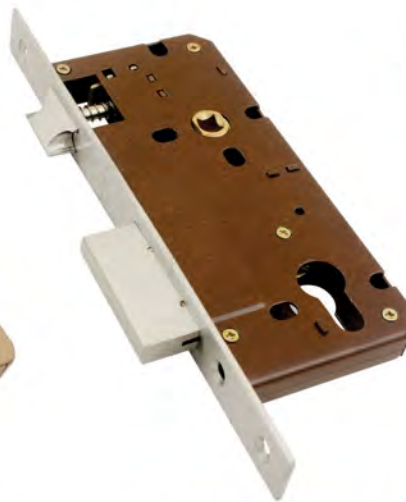

4B 50-85 (4 Bullet)
BA ₹ 850.00
SS ₹ 826.00

Standard (Biscuit)
SS ₹ 708.00