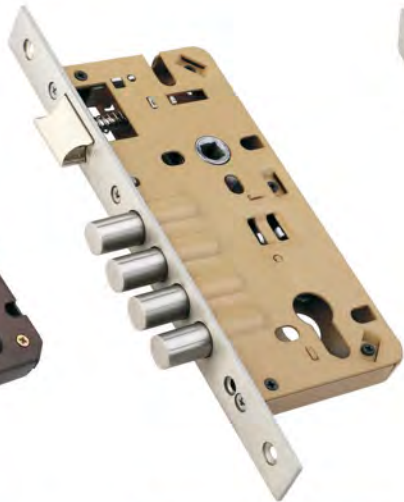

Premium DT Black
Double Turn, 3 Keys
₹ 396.00

Zip DT
Double Turn, 3 Keys
₹ 373.00

Morgan
Single Turn, 2 Keys
₹ 349.00

Select
Single Turn, 2 Keys
₹ 283.00

EURO PROFILE MORTISE LOCK BODY

Double Door (Left/Right)
BA ₹ 1,180.00
SS ₹ 1,133.00

MORTISE LATCH & DEAD LOCKS

Special Baby Latch
₹ 236.00

VX Baby Latch
₹ 198.00

Regular Baby Latch
₹ 127.00

KY Dead Lock
SS ₹ 293.00

CY Dead Lock (with Key Hole)
SS ₹ 496.00

Sliding Dead Lock
SS ₹ 312.00

LOCK CYLINDERS