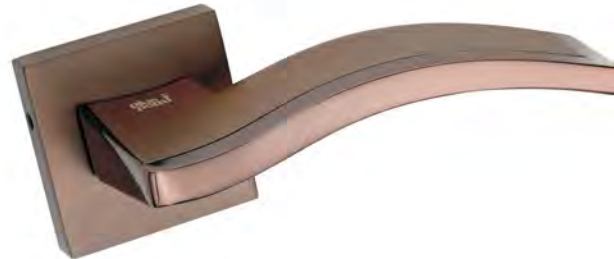

Galaxy
Rose