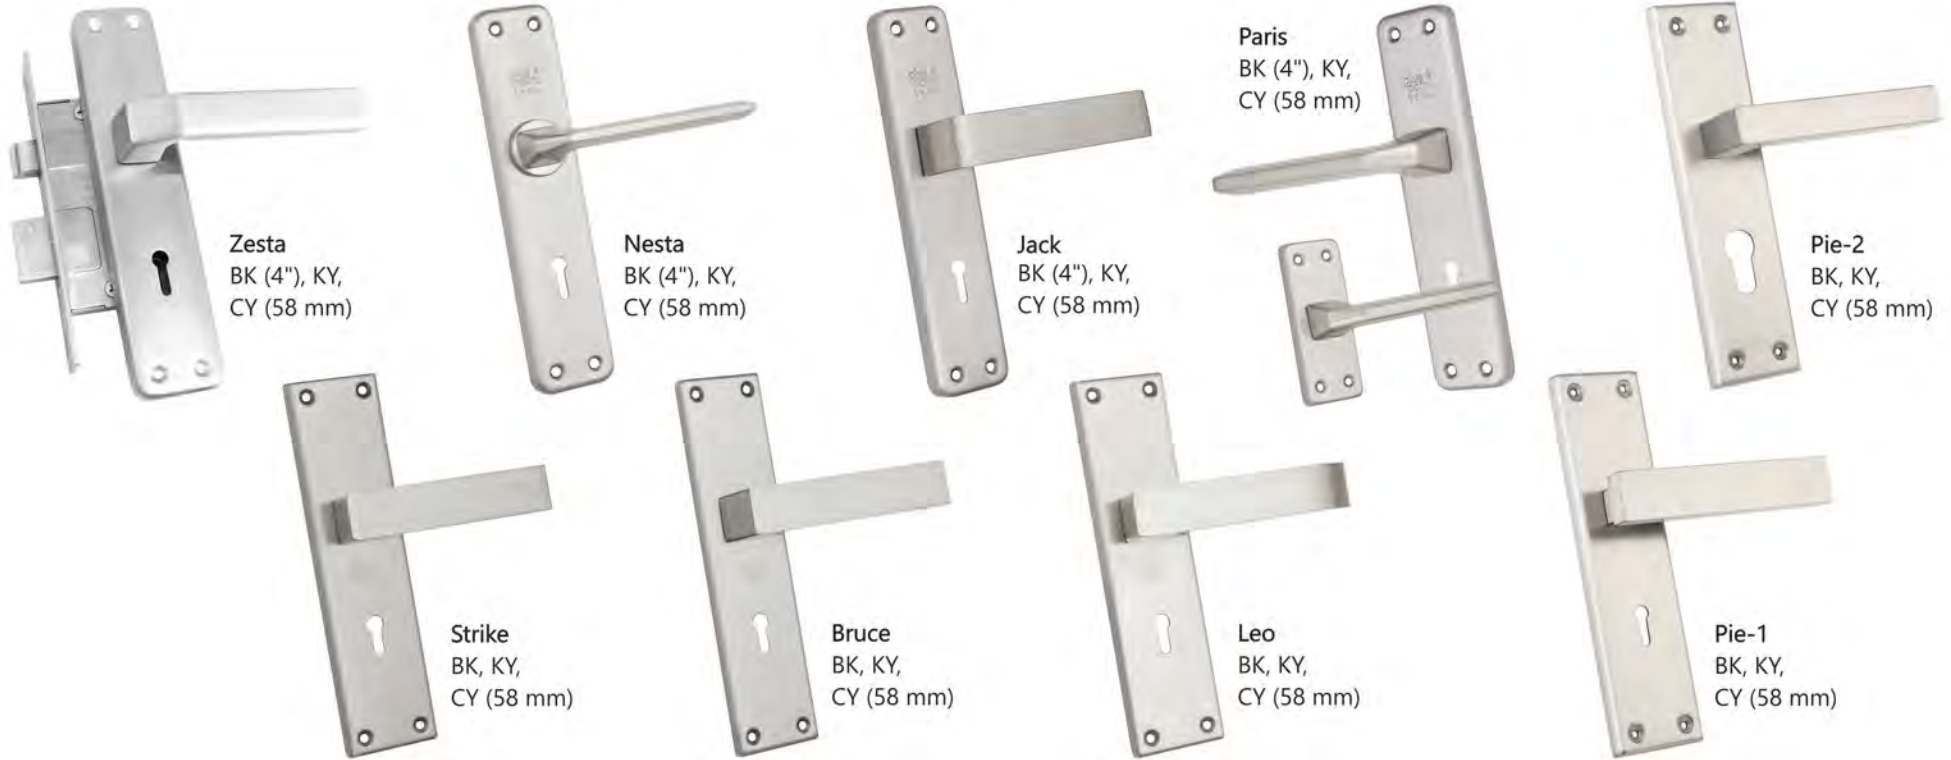

Lisa
 BK (8"), KY, CY (58mm)

Economical Mortise Lock Sets

Mortise Handle	Finish	KY / CY Mortise (58 mm)	CY Mortise (85 mm) Only Handle	Rose Mortise	BK Mortise Regular Latch	KY Mortise			Cy Mortise Lock Set (58 mm)			Euro Profile CY (85 mm) IR 45-85 60 mm BSK
						Premium Dt Full SS 3 Keys	Zip DT 3 Keys	Morgan 2 Keys	45-58/ Aluminium Lock Cylinder 60 mm BSK 60 mm SSK 70 mm SSK			
Zinc Mortise Handle on SS 304 Plate												
Zesta, Nesta	Full SS	755	-	-	832	1274	1128	1104	1741	1756	1770	-
	BA	802	-	-	879	1321	1175	1151	1788	1803	1817	-
Aluminium Mortise Handle on SS 304 Plate												
Jack, Paris	Full SS	661	-	-	738	1180	1034	1010	1647	1662	1676	-
	BA	708	-	-	785	1227	1081	1057	1694	1709	1723	-
SS Mortise Handle on SS Plate												
Pie-1, Pie-2	SSM	802	897	-	929	1321	1175	1151	1788	1803	1817	2001
Strike, Bruce, Leo	Full SS	802	897	-	929	1321	1175	1151	1788	1803	1817	2001