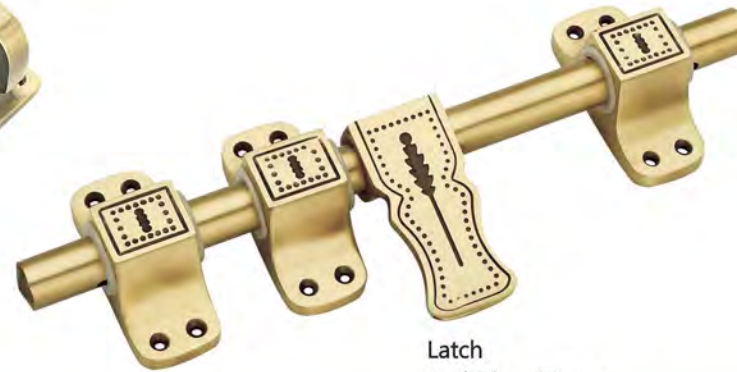

Latch
Rod Dia - 19 mm

Door Pull
350 mm, 400 mm

MRP List w.e.f.-01-July-2020
HSN Code- 8302 | Tax-18%

BRASS ALDROPS

PLUS THREE

Aldrop
Rod Dia - 25, 19 mm

Latch
Rod Dia - 19 mm

Door Pull
300 mm, 400 mm

ALDROP (25 MM)

Finish	450 mm (4+1)	500 mm (5+1)	600 mm (6+1)	(+/-) per 50 mm	Side Cram	Locking Cram
Coffee Antique	8378	9889	11400	425	661	673
Brass Antique	7965	9392	10819	401	625	637

ALDROP (19 MM)

Finish	300 mm (3+1)	350 mm (3+1)	400 mm (4+1)	(+/-) per 50 mm	Side Cram	Locking Cram
Coffee Antique	4125	4333	4966	208	425	264
Brass Antique	3932	4130	4729	198	401	250