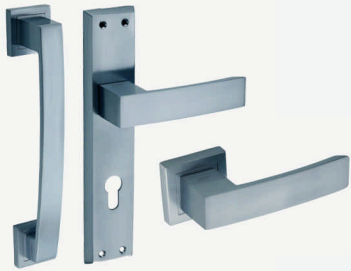

Q 121

VARIANTS	CODE	PRICE	QTY.	MASTER
ROSE	Q-121-OR-SS	3250/-	1 SET	5 SETS
ROSE	Q-121-OR-CP	3475/-	1 SET	5 SETS
ROSE	Q-121-OR-AB	3475/-	1 SET	5 SETS
ROSE	Q-121-OR-BN	3600/-	1 SET	5 SETS
PLATE	Q-121-10-SS	3675/-	1 SET	10 SETS
PLATE	Q-121-10-CP	3900/-	1 SET	10 SETS
PLATE	Q-121-10-AB	3900/-	1 SET	10 SETS
PULL HANDLE	Q-121-PL-SS	2950/-	1 PC	10 PCS
PULL HANDLE	Q-121-PL-CP	3150/-	1 PC	10 PCS
PULL HANDLE	Q-121-PL-AB	3150/-	1 PC	10 PCS
PULL HANDLE	Q-121-PL-BN	3250/-	1 PC	10 PCS

NOTE - PVD HANDLE COMES WITH Q-102 240 MM LOCK BODY (60 BACK SET) MULTI BOLT MORTISE LOCK & Q-20LK - 70MM CYLINDERS