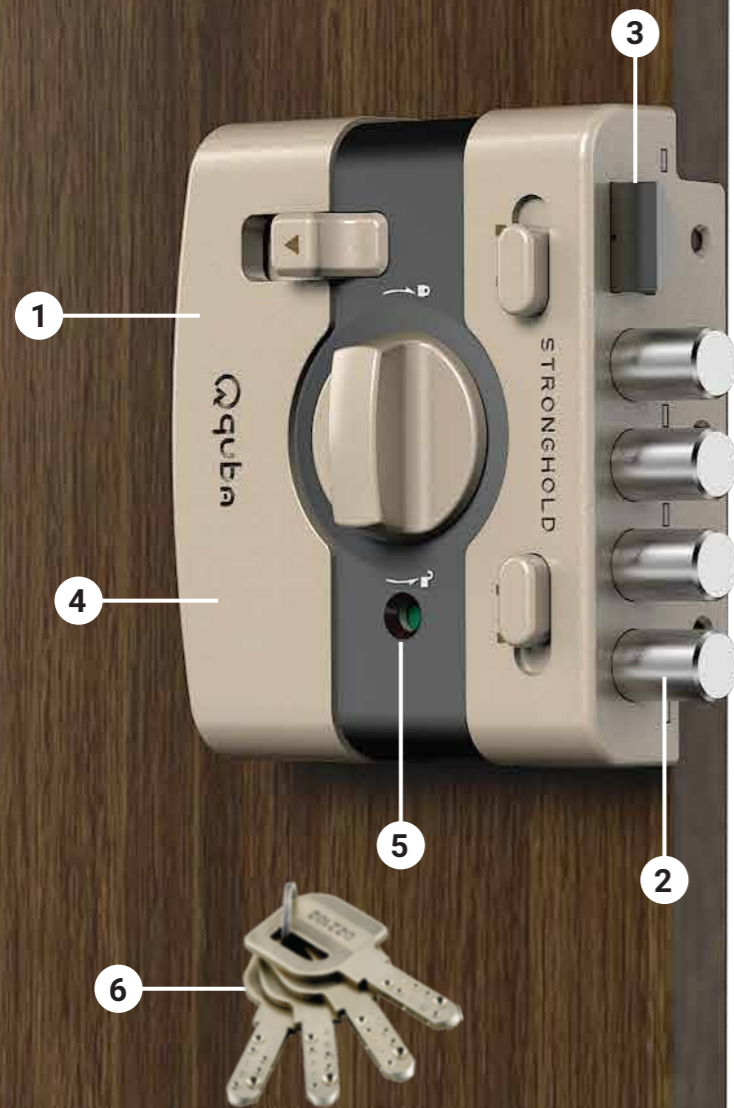

Solid build
Splendid design
Security assured

Q-MDS-232

Get invincible protection

Combining superior design engineering, immense body strength and neat aesthetics, Stronghold guarantees superior strength and security at both commercial and residential spaces.

1. ANTI-BURGLARY & STURDY DESIGN

Strong Zinc metal body and robust design offers the most advanced security system for intra-home safety.

2. 4 STAINLESS STEEL REINFORCED BOLTS

Grade 304 stainless steel reinforced bolts provides inherent strength to the doors.

3. REVERSIBLE LATCH INNOVATION

Reversible latch bolt mechanism make lock suitable for both inside and outside opening doors.

4. BUILT-IN ANTI-SLIP HANDLE

Ergonomic pull handle design leads to easy grip and better user operation.

5. LOCK / UNLOCK SIGN INDICATOR

User-friendly color coordinated lock and unlock sign markings for easy user operation.

6. 1 MILLION KEY COMBINATIONS

Dimple key technology cylinder provide extra security and reduced risk of duplication with over 1 million combinations.