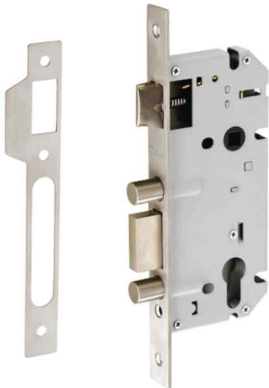

## MORTISE LOCKS

Q 307

270 MM LOCK BODY - 4 STROKE  
(70 BACK SET)

FINISHES : SS | CP | AB | BM PVD | RG PVD | BG PVD

Q 308

SHIELD - PREMIUM LOCK BODY  
(50 BACK SET)

FINISHES : SS | CP | AB | BM PVD | RG PVD | BG PVD