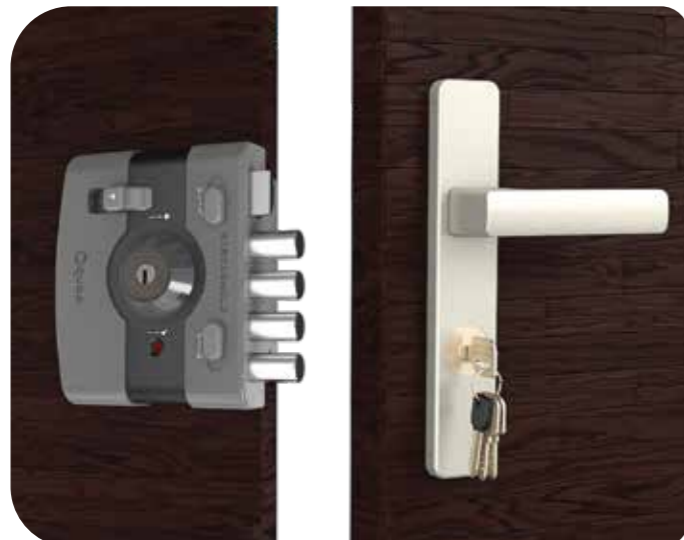

### 5. LOCK / UNLOCK SIGN INDICATOR

User-friendly color coordinated lock and unlock sign markings for easy user operation.

### 6. 1 MILLION KEY COMBINATIONS

Dimple key technology cylinder provide extra security and reduced risk of duplication with over 1 million combinations.

## 6 different variants

A range of reliable solutions for intra-home security

**Q-MDS-232**

- Reversible pull handle
- Outside key & inside knob operated

**Q-MDS-233**

- Reversible pull handle
- Both Side Key