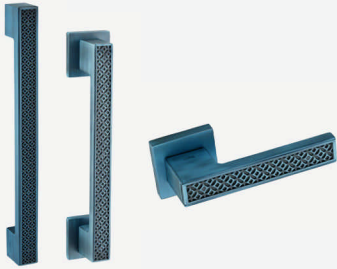

QX 2030

VARIANTS	CODE	PRICE	QTY.	MASTER

ROSE	QX-2030-OR-SSM	4200/-	1 SET	5 SETS
ROSE	QX-2030-OR-ABM	4350/-	1 SET	5 SETS
ROSE COMBI SET	QX-2030-ORLK-BM PVD	7800/-	1 SET	2 SETS
PULL HANDLE	QX-2030-PL-SSM	3150/-	1 PC	10 PCS
PULL HANDLE	QX-2030-PL-ABM	3300/-	1 PC	10 PCS
PULL HANDLE	QX-2030-PL-BM PVD	3900/-	1 PC	10 PCS
PULL HANDLE	QX-2030-15 PL-SSM	11400/-	1 PAIR	6 PAIRS
PULL HANDLE	QX-2030-15 PL-ABM	11550/-	1 PAIR	6 PAIRS
PULL HANDLE	QX-2030-15 PL-BM PVD	12450/-	1 PAIR	6 PAIRS

NOTE - PVD HANDLE COMES WITH Q-102 240 MM LOCK BODY (60 BACK SET) MULTI BOLT MORTISE LOCK & Q-20LK - 70MM CYLINDERS