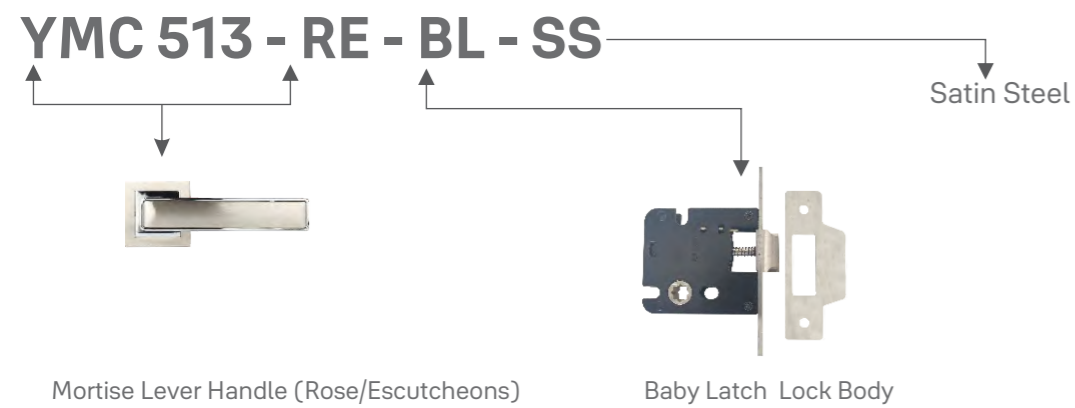

Lever Handles (De-coding the Combo Set)

Mortise combo with lever handle

TERMINOLOGIES : Cylinder
TT - One side thumbturn and other side key cylinder
DC - Bothside key cylinder
BK - One side coin turn and other side thumbturn cylinder