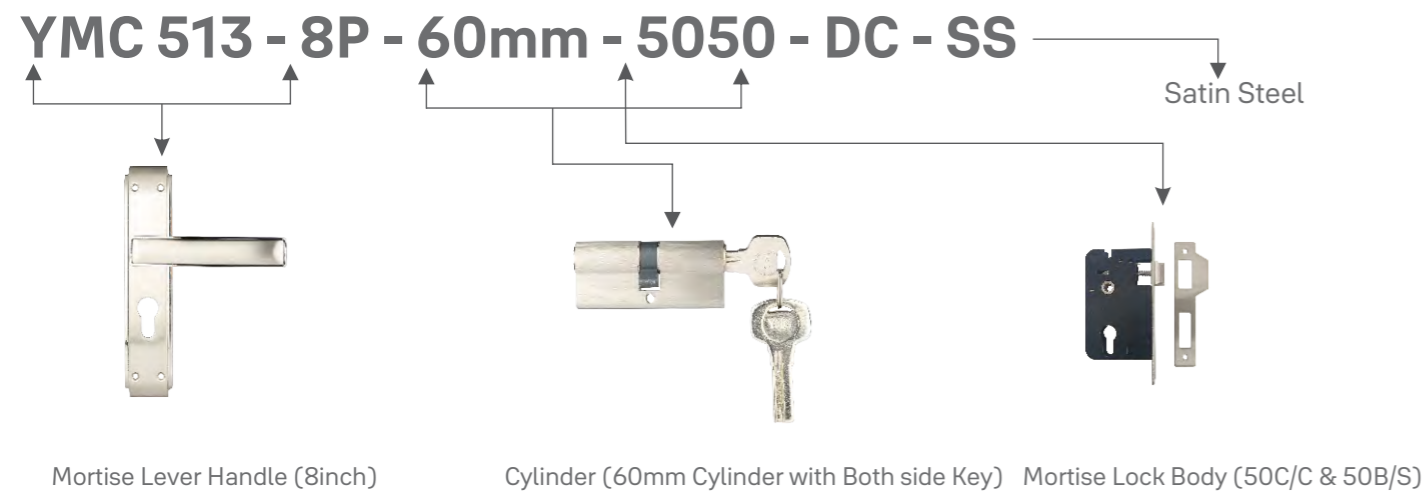

Lever Handles (De-coding the Combo Set)

Mortise combo with lever handle

TERMINOLOGIES : Cylinder
TT - One side thumbturn and other side key cylinder
DC - Bothside key cylinder
BK - One side coin turn and other side thumbturn cylinder