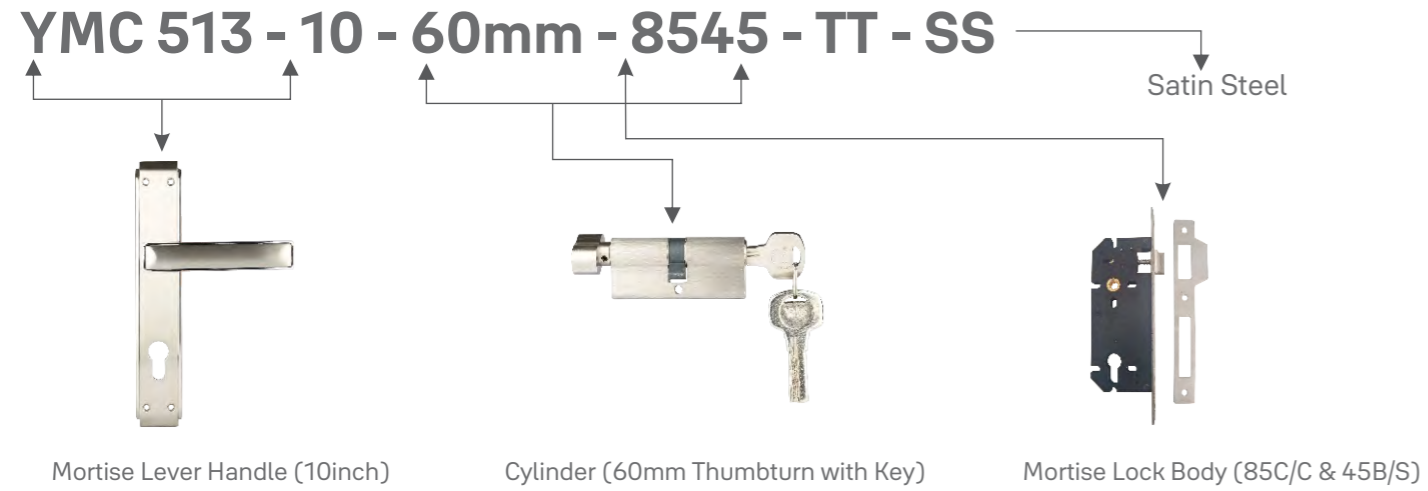

Lever Handles (De-coding the Combo Set)

Mortise combo with lever handle

TERMINOLOGIES : Cylinder
TT - One side thumbturn and other side key cylinder
DC - Bothside key cylinder
BK - One side coin turn and other side thumbturn cylinder