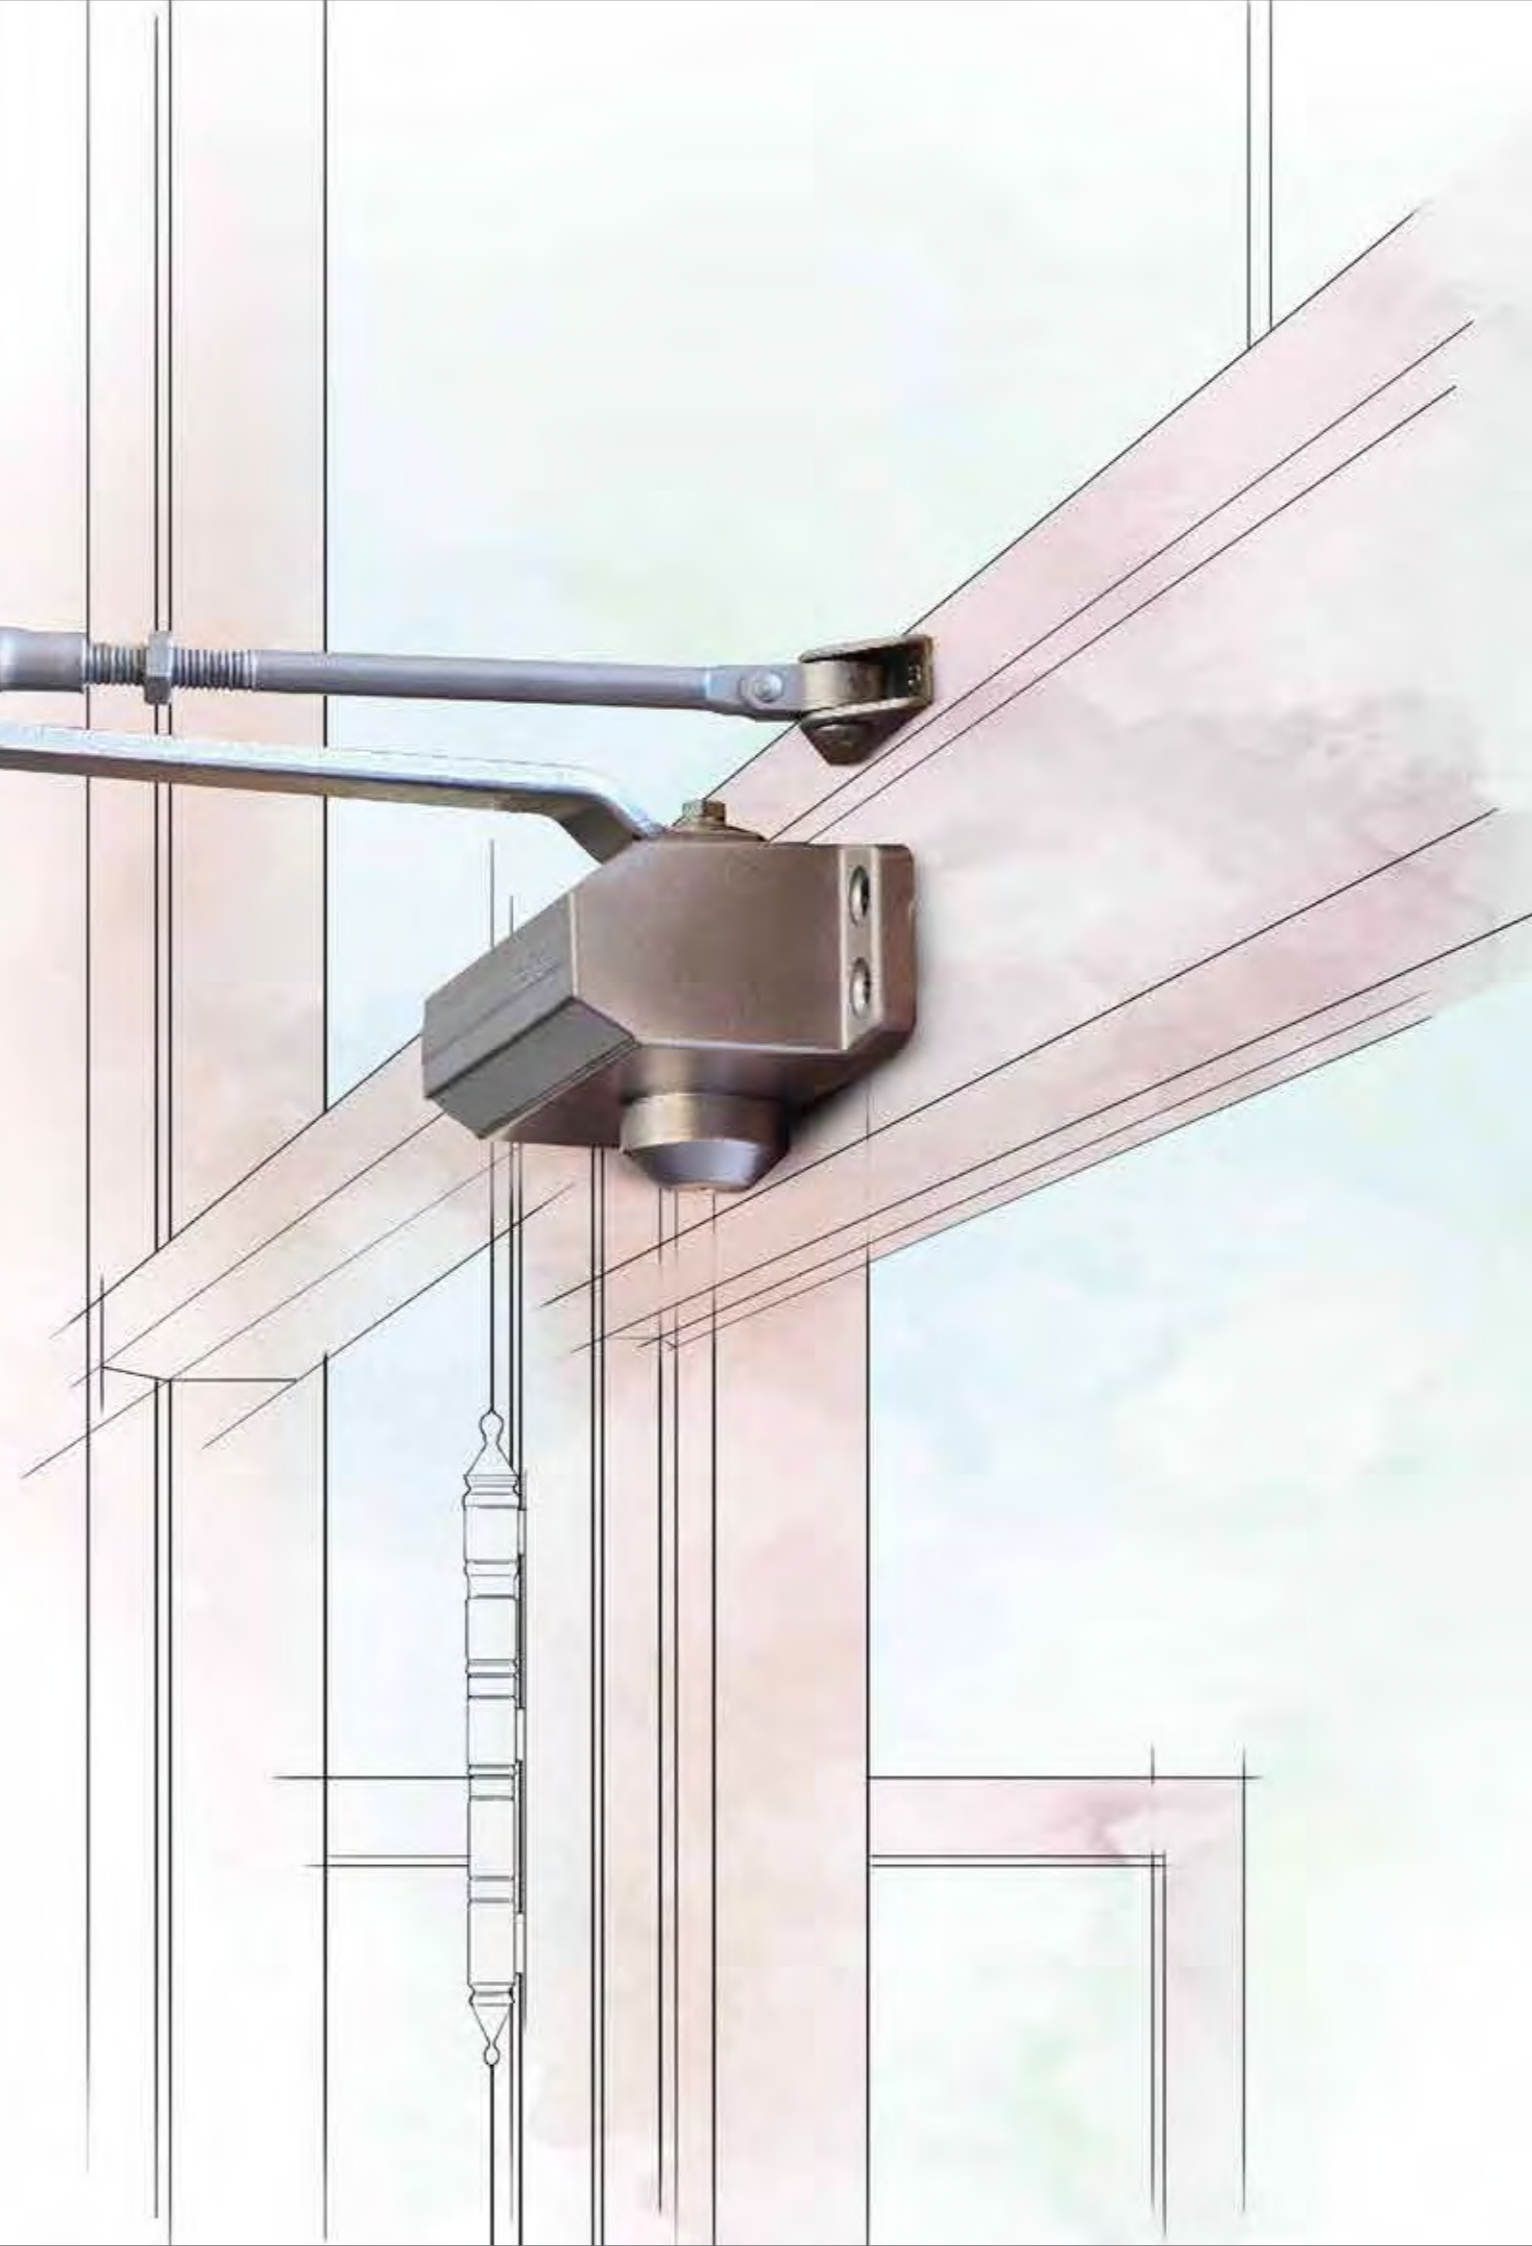

We were there for your grandparents (and probably theirs) and we'll be there for your children.

Today, and every day to come.

Contents

- 01. Door control devices
- 03. Lever Handles
- 38. Mortise Combosets
- 40. Euro Profile Cylinders
- 48. Mortise Locks
- 50. Knob Locksets
- 52. Lever Locksets
- 53. RIM Locks
- 57. Electromechanical
- 57. Entrance door handle
- 61. Door Hardware
- 63. Furniture Hardware
- 65. Door Accessories

Door Closer

Protection
for the home,
peace for
the mind

Door Control Devices

Images	Product Codes	Descriptions	MRP	Stock
Over Head Mounted Closer				
	DCR 502	Yale Surface Mounted Door Closer EN Size 2, Door Width 750-850 mm, Weight 45 Kgs, Std Arm, Silver	₹1,329	●
	DCR 503	Yale Surface Mounted Door Closer EN Size 3, Door Width 850-950 mm, Weight 60 Kgs, Std Arm, Silver CE	₹1,419	●
	DCR 504	Yale Surface Mounted Door Closer EN Size 4, Door Width 950-1100 mm, Weight 80 Kgs, Std Arm, Silver CE	₹1,629	●
	DCR 504R Premium	Yale Surface Mounted Door Closer EN Size 2-4, Door Width 750-1100 mm, Weight 80 Kgs, Std Arm, Silver	₹2,679	●
	YDC-2022	Yale Surface Mounted Door Closer EN Size 2-4, Door Width 750-1100 mm, Weight 80 Kgs, Std Arm, Silver	₹3,069	●
	YDC-2022 HO	Yale Surface Mounted Door Closer EN Size 2-4, Door Width 750-1100 Mm, Weight 80 Kgs, Hold Open Arm, Silver	₹4,099	●
	DCR-1824FR	Yale Surface Mounted Door Closer EN Size 2-4, Door Width 750-1100 Mm, Weight 80 Kgs, Std Arm, Silver (Fire Rated)	₹3,599	●