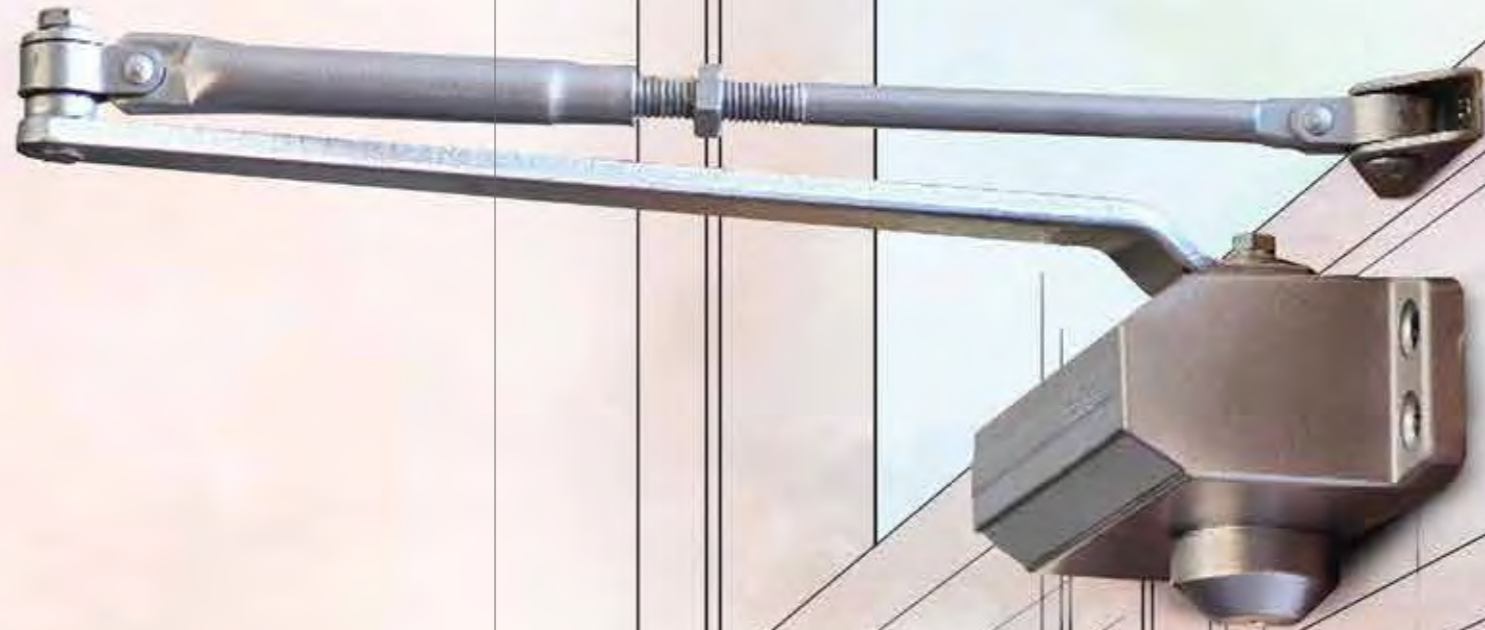

We were there for your grandparents (and probably theirs) and we'll be there for your children.

Today, and every day to come.

Contents

- 01. Door control devices
- 03. Lever Handles
- 38. Mortise Combosets
- 40. Euro Profile Cylinders
- 48. Mortise Locks
- 50. Knob Locksets
- 52. Lever Locksets
- 53. RIM Locks
- 57. Electromechanical
- 57. Entrance door handle
- 61. Door Hardware
- 63. Furniture Hardware
- 65. Door Accessories

Door Closer

Protection
for the home,
peace for
the mind

Door Control Devices

Images	Product Codes	Descriptions	MRP	Stock
Over Head Mounted Closer				
	DCR 502	Yale Surface Mounted Door Closer EN Size 2, Door Width 750-850 mm, Weight 45 Kgs, Std Arm, Silver	₹1,329	●
	DCR 503	Yale Surface Mounted Door Closer EN Size 3, Door Width 850-950 mm, Weight 60 Kgs, Std Arm, Silver CE	₹1,419	●
	DCR 504	Yale Surface Mounted Door Closer EN Size 4, Door Width 950-1100 mm, Weight 80 Kgs, Std Arm, Silver CE	₹1,629	●
	DCR 504R Premium	Yale Surface Mounted Door Closer EN Size 2-4, Door Width 750-1100 mm, Weight 80 Kgs, Std Arm, Silver	₹2,679	●
	YDC-2022	Yale Surface Mounted Door Closer EN Size 2-4, Door Width 750-1100 mm, Weight 80 Kgs, Std Arm, Silver	₹3,069	●
	YDC-2022 HO	Yale Surface Mounted Door Closer EN Size 2-4, Door Width 750-1100 Mm, Weight 80 Kgs, Hold Open Arm, Silver	₹4,099	●
	DCR-1824FR	Yale Surface Mounted Door Closer EN Size 2-4, Door Width 750-1100 Mm, Weight 80 Kgs, Std Arm, Silver (Fire Rated)	₹3,599	●