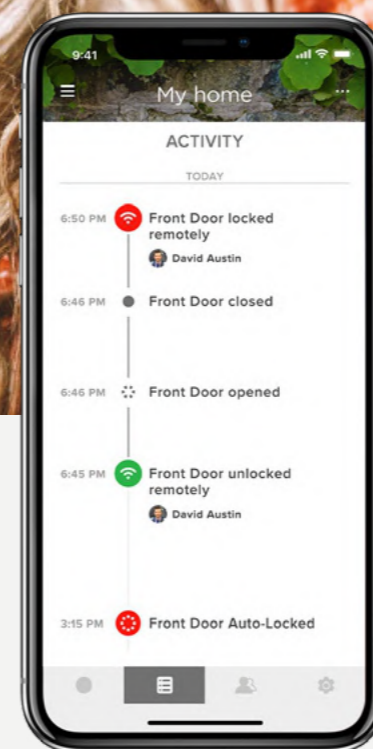

Grant entry from wherever you are with the Yale Access app

Remote access means you can let in family, friends and trusted visitors like the cleaner or the delivery driver – from anywhere – when Yale Smart Lock is paired with Yale Connect Wi-Fi Bridge. If someone forgets to lock when they leave, you can take care of it with the tap of a finger.

The Yale Access app functionalities

App control

Lock and unlock your door from your app, anywhere in the world.

DoorSense™ technology

The lock will check the status of the door and tells you if your door is securely closed and locked.

Activity monitoring

See who comes and when with the Activity Feed. Check who unlocked the door and if or when it was actually opened. Set-up alerts to notify when specific people arrive home.

Guest access

Grant unlimited virtual keys valid for a few weeks, a few hours, or a few minutes. Never worry about lost or stolen keys again.

Smart Door Locks

Smart Door Locks

Images	Features	Finish	MRP
	YMI 70 Black Yale YMI 70 Push Pull Lock Bluetooth SMART WIFI Yale App		₹69,999
	YMI 70 Gold Yale YMI 70 Push Pull Lock Bluetooth SMART WIFI Yale App		₹69,999
	YMI 70 Bronze Yale YMI 70 Push Pull Lock Bluetooth SMART WIFI Yale App		₹69,999
	YDM 7116 A RB Yale YDM 7116 A (Mortise Lock) Red Bronze Bluetooth SMART WIFI Yale App		₹59,999
	YDM 7116 A MB Yale YDM 7116 A (Mortise Lock) Black Bluetooth SMART WIFI Yale App		₹59,999